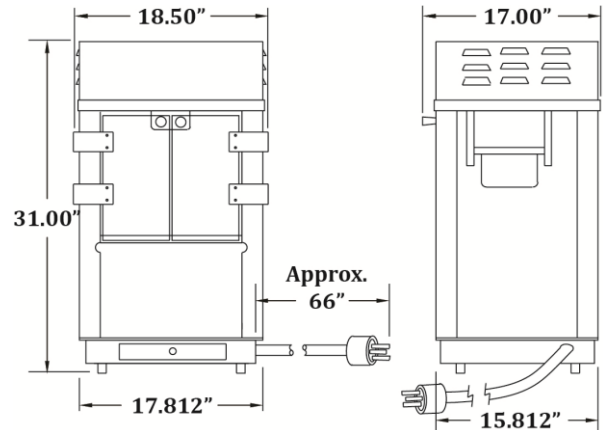

GOLD MEDAL® PRODUCTS CO.

Deluxe 60 Special

Model No. 2660

Specifications

Overall Dimensions:

Width: 18.5"
Depth: 17"
Height: 31"

Features:

- 6 oz. Stainless Steel Kettle
- PowerOff Control

Electrical - Domestic

120V
1220 WATTS 60 Hz
(NEMA 5-15P) Plug

Plug Type:

Agency Approvals:

Gold Medal Products Co.
10700 Medallion Drive, Cincinnati, OH 45241

Ph: (513) 769-7676, (800) 543-0862; Fax: (513) 769-8500
gmpopcorn.com info@gmpopcorn.com