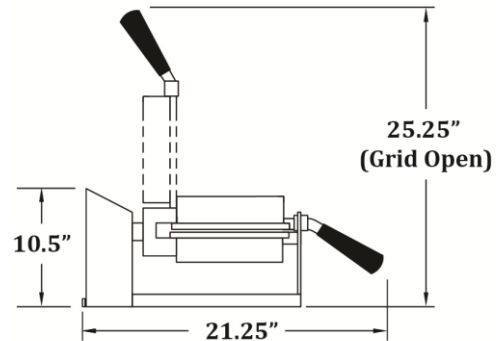

GOLD MEDAL® PRODUCTS CO.

Giant Cone Baker

Model No. 5020

Specifications

Operator End View

Side View

Overall Dimensions:

Width: 10"

Depth: 21.25"

Height: 10.5"

(Dimensions w/grids in closed position.)

Electrical - Domestic

120V

1000 WATTS 60 Hz

(NEMA 5-15P) Plug

Plug Type: