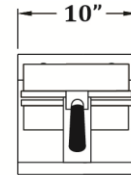

GOLD MEDAL® PRODUCTS CO.

Giant Cone Baker

Model No. 5020

Specifications

Operator End View

Side View

Overall Dimensions:

Width: 10"

Depth: 21.25"

Height: 10.5"

(Dimensions w/grids in closed position.)

Electrical - Domestic

120V

1000 WATTS 60 Hz

(NEMA 5-15P) Plug

Plug Type: