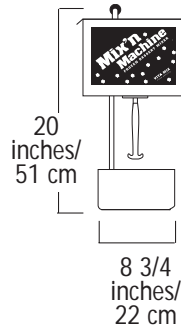

These Item Numbers are for 120VAC. Other voltages are also available.

COUNTERTOP

- 570
- 571
- 577

WALL MOUNT

- 572
- 573
- 578

**MIX'N MACHINE™**  
Frozen Dessert Mixer

*Specifications:*  
RPM 3,440 (60Hz.) / 2840 (50Hz.) bare motor speed  
120VAC, 50/60 Hz, 2.7 amps  
Other voltages available  
1 per standard pack