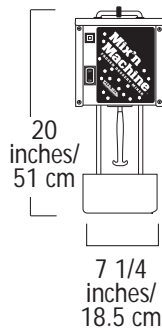

MIX'N MACHINE™	
ITEM NUMBER	DESCRIPTION
570	Standard Mix'n Machine-Permanent Soft Ice Cream Agitator 27 lbs. / 12.2 kg., 2.3 cu. ft. / .06 cu. m*
571	Standard Mix'n Machine-Removable Agitator, includes 10 removable agitators, 27 lbs. / 12.2 kg., 2.3 cu. ft. / .06 cu. m*
577	Standard Mix'n Machine-Permanent Hard Ice Cream Agitator 19 lbs. / 9.3 kg., 1.1 cu. ft. / .03 cu. m*
572	Wall Mount Mix'n Machine-Permanent Soft Ice Cream Agitator 19 lbs. / 8.62 kg., 1.1 cu. ft. / .03 cu. m*
573	Wall Mount Mix'n Machine-Removable Agitator includes 10 removable agitators, 19 lbs. / 8.62 kg., 1.1 cu. ft. / .03 cu. m*
578	Wall Mount Mix'n Machine-Permanent Hard Ice Cream Agitator 19 lbs. / 8.62 kg., 1.1 cu. ft. / .03 cu. m*

These Item Numbers are for 120VAC. Other voltages are also available.

COUNTERTOP

- 570
- 571
- 577

WALL MOUNT

- 572
- 573
- 578

**MIX'N MACHINE™**  
Frozen Dessert Mixer

*Specifications:*  
RPM 3,440 (60Hz.) / 2840 (50Hz.) bare motor speed  
120VAC, 50/60 Hz, 2.7 amps  
Other voltages available  
1 per standard pack