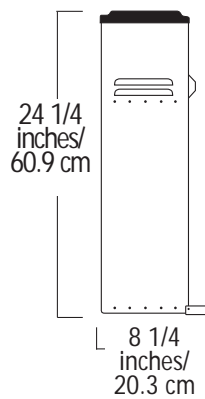

MIX'N MACHINE™	
ITEM NUMBER	DESCRIPTION
570	Standard Mix'n Machine-Permanent Soft Ice Cream Agitator 27 lbs. / 12.2 kg., 2.3 cu. ft. / .06 cu. m*
571	Standard Mix'n Machine-Removable Agitator, includes 10 removable agitators, 27 lbs. / 12.2 kg., 2.3 cu. ft. / .06 cu. m*
577	Standard Mix'n Machine-Permanent Hard Ice Cream Agitator 19 lbs. / 9.3 kg., 1.1 cu. ft. / .03 cu. m*
572	Wall Mount Mix'n Machine-Permanent Soft Ice Cream Agitator 19 lbs. / 8.62 kg., 1.1 cu. ft. / .03 cu. m*
573	Wall Mount Mix'n Machine-Removable Agitator includes 10 removable agitators, 19 lbs. / 8.62 kg., 1.1 cu. ft. / .03 cu. m*
578	Wall Mount Mix'n Machine-Permanent Hard Ice Cream Agitator 19 lbs. / 8.62 kg., 1.1 cu. ft. / .03 cu. m*

These Item Numbers are for 120VAC. Other voltages are also available.

COUNTERTOP

- 570
- 571
- 577

WALL MOUNT

- 572
- 573
- 578

**MIX'N MACHINE™**  
Frozen Dessert Mixer

*Specifications:*  
RPM 3,440 (60Hz.) / 2840 (50Hz.) bare motor speed  
120VAC, 50/60 Hz, 2.7 amps  
Other voltages available  
1 per standard pack