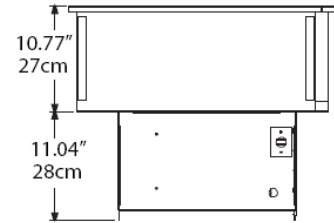

CWC-2 Side View