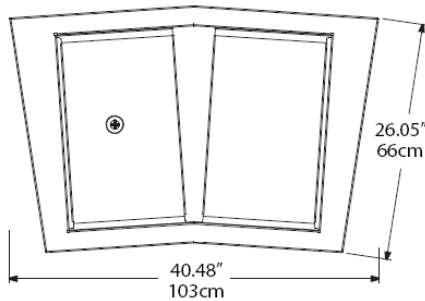

### Construction:

Interior is stainless steel; exterior is aluminized steel

Freight Class: 100

FOB: Tennessee, 38372

CWC-2 Elevation View

CWC-2 Side View

CWC-2 Plain View

CWC-2 Cut-Out View

## DIMENSIONS

MODEL	DIMENSIONS
CWC-2	40.48"L x 26.05"D
CWC-3	57.22"L x 26.05"D
CWC-4	73.68"L x 26.05"D
CWC-5	89.86"L x 26.05"D

MODEL	# OF PANS	WEIGHT
CWC-2	2	161 Lbs
CWC-3	3	184 Lbs
CWC-4	4	233 Lbs
CWC-5	5	243 Lbs