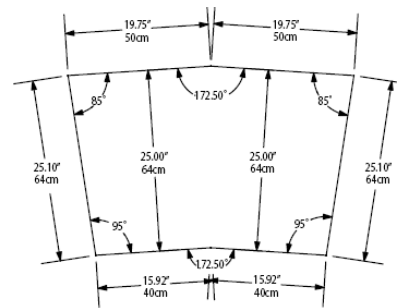

### Construction:

Interior is stainless steel; exterior is aluminized steel

Freight Class: 100

FOB: Tennessee, 38372

CWC-2 Elevation View

CWC-2 Side View

CWC-2 Plain View

CWC-2 Cut-Out View

## DIMENSIONS

MODEL	DIMENSIONS
CWC-2	40.48"L x 26.05"D
CWC-3	57.22"L x 26.05"D
CWC-4	73.68"L x 26.05"D
CWC-5	89.86"L x 26.05"D

MODEL	# OF PANS	WEIGHT
CWC-2	2	161 Lbs
CWC-3	3	184 Lbs
CWC-4	4	233 Lbs
CWC-5	5	243 Lbs