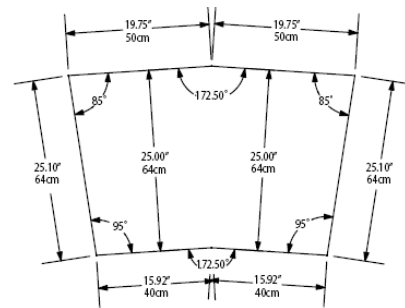

Option and Accessories

- COMP-5 5-year compressor warranty
- Pan dividers standard; special adaptor top for pans available

Reliability backed by APW Wyott's Warranty

APW Wyott Drop-In Cold Wells are backed by a 1-year parts and labor warranty, including on-site service calls within 50 miles of authorized service technicians.

Certified by the following agencies:

See reverse side for product specifications.