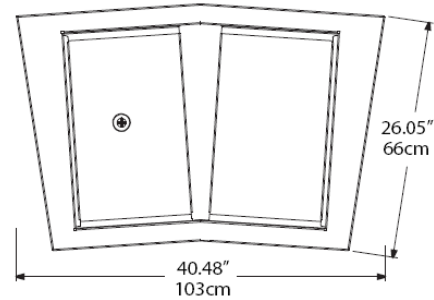

PRODUCT:

QUANTITY:

Models: ☐ CWC-2 ☐ CWC-3 ☐ CWC-4 ☐ CWC-5
ITEM:

Designed Smart

Compact Design with High Output

The Drop-In Cold Well provides an economic solution to the cost of in-counter refrigeration.

- Uses R-134a refrigerant.
- Can hold cold food at 34°F to 40°F for extended periods.
- Interior temperature is factory set, but can be field adjusted depending on unit's application.

APW Wyott Design Features

- Holds standard steam table pans
- Energy saving
- Field adjustable temperature
- Stainless steel construction with fully insulated walls
- Supplied with 6 ft. cord and NEMA 5-15P plug
- Drain provided with stopper
- NSF-7 certified performance
- Push-in perimeter gasket
- Stainless steel louver provided
- Thermostat for temperature control