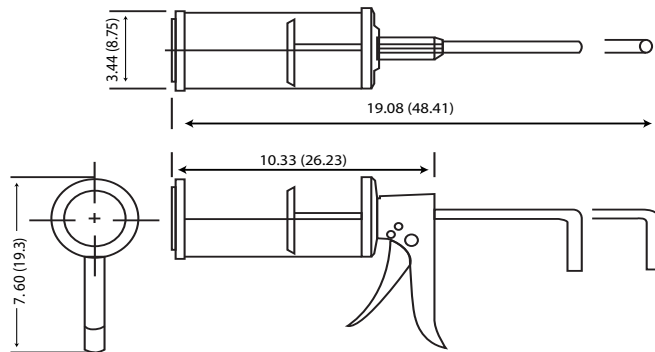

OPTIONAL ACCESSORIES

Model Number	Description

Available through Prince Castle

136-1	Bottles (case of 9)
155	Bottle Tray (1 per pkg)

Available through 3Wire

136-35	Retainers (10 per pkg)
136-36	Spout Cap (10 per pkg)
136-38S	Pistons (20 per pkg)
136-41	Diffusers (10 per pkg)

DIMENSIONS

Model Number	Width in(cm)	Height in(cm)	Depth in(cm)	Shipping Weight lb(kg)	Shipping cu.ft (cu.m)
580 Series	3.44 (8.73)	7.60 (19.30)	19.06 (48.41)	3.00 (1.40)	.22 (.0062)

CERTIFICATIONS:

Designs and Specifications are subject to change without notice.