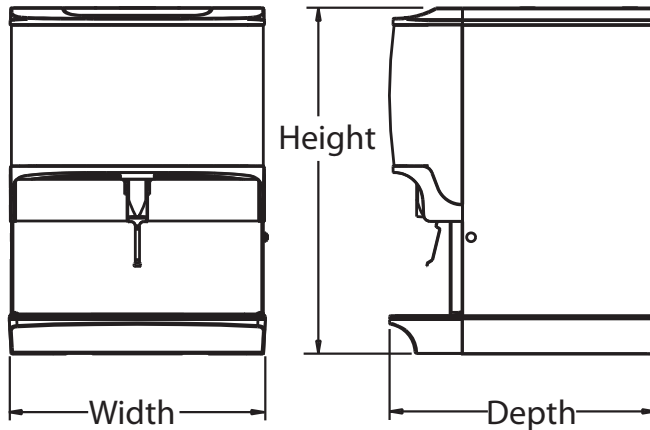

ISO 9001:2000
Quality System
Certified

2100 Future Drive
Sellersburg, IN 47172 USA

Tel: 812.246.7000
Fax: 812.246.7024

www.manitowocbeverage.com/us

Specifications

	S-150	S-200	S-250
Standard Features	Lighted merchandiser, Ice graphics, leg kit, and drain kit.		
Approx. Shipping Weights	185.12 lbs. / 69.09 kgs.	235 lbs. / 107 kgs.	260 lbs. / 152 kgs.
Countertop Weight (w/o ice)	133.12 lbs. / 60.38 kgs.	184 lbs. / 69 kgs.	204 lbs. / 118 kgs.
Ice Storage Capacity	Up to 150 lbs. / 68 kgs.	Up to 200 lbs. / 91 kgs.	Up to 250 lbs. / 114 kgs.
Electrical Requirements	Dispenser: 120V/60Hz/2.8FLA. 220V/50Hz/1 also available.		
Drain	Single 0.75" (1.91 cm) PVC (N.P.T.) drain fitting extends from drain pan Units can be drained from the bottom or back of unit.		
Ice Machine Compatibility	Manual fill or top-mount with compatible ice machines. Contact MBE for adapter kit requirements for top-mounted ice machine applications.		
Options	Extended front splash panel, Flomatic water valve and side splash panels. S250 Model available with Flomatic 424 and 464 beverage valves in sanitary lever, push button, portion control or autofill. Other valves available, contact factory for details.		

	S-150	S-200	S-250
Width	23.00"	30.00"	30.00"
	58.42 cm	76.20 cm	76.20 cm
Depth	31.13"	31.13"	31.13"
	79.07 cm	79.07 cm	79.07 cm
Height*	34.88"	34.88"	40.88"
	88.60 cm	88.60 cm	103.8 cm

*Height dimension without full lid.
Add .50" (1.27 cm) for full lid.