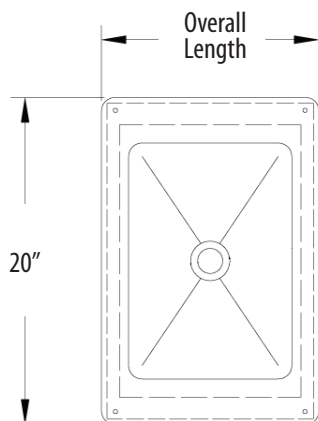

Drop In Ice Bin w/ Lid

Use your smart phone to scan the above QR code to visit our website:
www.bk-resources.com

Features:

- Includes BKDR-325CP Drain
- Removable Lid
- Fully Insulated

Material:

- T-304 18 ga. Stainless Steel Base
- T-304 14 ga. Stainless Steel Deck

Part Number	Overall Size (l x w x h)	Basin Size (l x w x d)	Recommended Cutout Size (l x w)
BK-DIBL-3620	36" x 20" x 12"	32" x 15" x 10"	35 1/4" x 19 1/4"
BK-DIBL-4820	48" x 20" x 12"	44" x 15" x 10"	47 1/4" x 19 1/4"