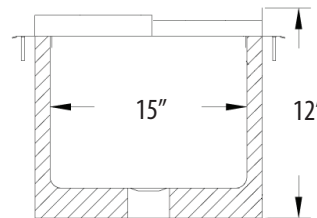

Drop In Ice Bin w/ Lid

Use your smart phone to scan the above QR code to visit our website:
www.bk-resources.com

Features:

- Includes BKDR-325CP Drain
- Removable Lid
- Fully Insulated

Material:

- T-304 18 ga. Stainless Steel Base
- T-304 14 ga. Stainless Steel Deck

Part Number	Overall Size (l x w x h)	Basin Size (l x w x d)	Recommended Cutout Size (l x w)
BK-DIBL-3620	36" x 20" x 12"	32" x 15" x 10"	35 1/4" x 19 1/4"
BK-DIBL-4820	48" x 20" x 12"	44" x 15" x 10"	47 1/4" x 19 1/4"