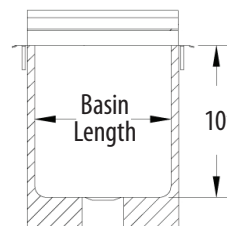

Drop In Ice Bin w/ Lid

Use your smart phone to scan the above QR code to visit our website:
www.bk-resources.com

Features:

- Includes BKDR-325CP Drain
- Removable Lid
- Fully Insulated

Material:

- T-304 18 ga. Stainless Steel Base
- T-304 14 ga. Stainless Steel Deck

Part Number	Overall Size (l x w x h)	Basin Size (l x w x d)	Recommended Cutout Size (l x w)
BK-DIBL-3620	36" x 20" x 12"	32" x 15" x 10"	35 1/4" x 19 1/4"
BK-DIBL-4820	48" x 20" x 12"	44" x 15" x 10"	47 1/4" x 19 1/4"