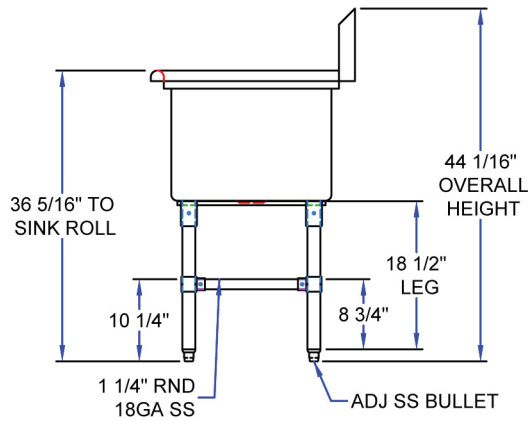

Three Compartment - No Drainboards

Stainless Steel Compartment Sinks

PRODUCT DATA SHEET

BK RESOURCES