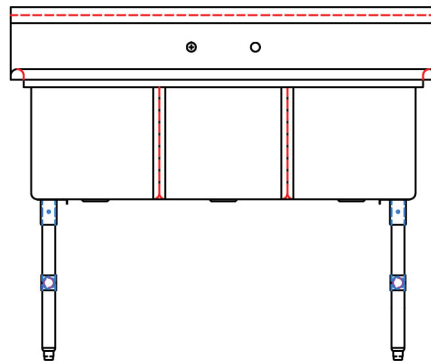

Three Compartment - No Drainboards

Stainless Steel Compartment Sinks

PRODUCT DATA SHEET

BK RESOURCES