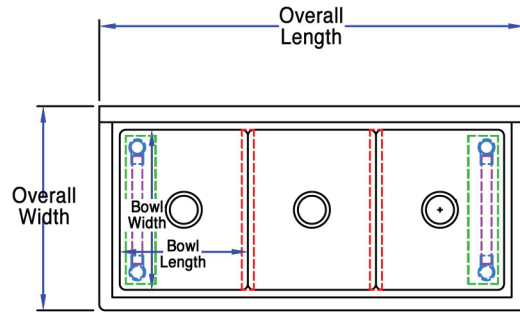

Three Compartment - No Drainboards

Stainless Steel Compartment Sinks

PRODUCT DATA SHEET

BK RESOURCES