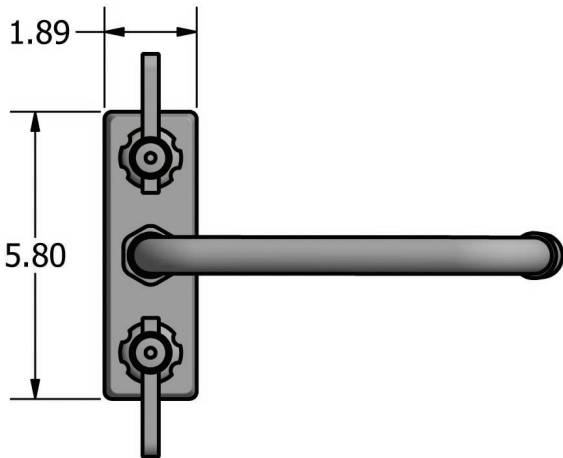

Use your smart phone to scan the above QR code to visit our website: www.bk-resources.com

4" Deck Mount Stainless Steel Faucet with Swing Spout

Model: EVO-4DM

Product Specifications:

- T-304 Cast Stainless Steel
- 1/4 Turn Ceramic Cartridges
- Color Coded Hot & Cold Indicators
- Double O-Ring Spout Seal
- Stainless Steel Cover
- Integral Check Valve
- Lead Free Compliant
- 10 Year Warranty

Product Detail:

Model Number	DIM. A	DIM. B	DIM. C
EVO-4DM-6	1.69"	4.31"	6"
EVO-4DM-8	1.94"	4.63"	8"
EVO-4DM-10	2.25"	4.88"	10"
EVO-4DM-12	2.00"	4.69"	12"
EVO-4DM-14	2.88"	5.56"	14"
EVO-4DM-16	2.38"	5.13"	16"
EVO-4DM-XX	Body Only	-	-

Certifications:

PRODUCT SPECIFICATION SHEET

RESOURCES

4" Deck Mount Stainless Steel Faucet with Swing Spout

Model: EVO-4DM

Exploded Parts Detail:

Diagram #	Quantity	Part Number	Description
1	2	EVO-4DM-HANDLE	Handle
2	2	EVO-4DM-BONNET	Valve Bonnet
3	2	EVO-4DM-VALVE	Ceramic Valve
4	1	EVO-4DM-BODY	Faucet Body
5	2	EVO-4DM-MN	Mounting Nut
6	2	EVO-4DM-CF	Compression Fitting
7	2	EVO-4DM-CN	Compression Nut