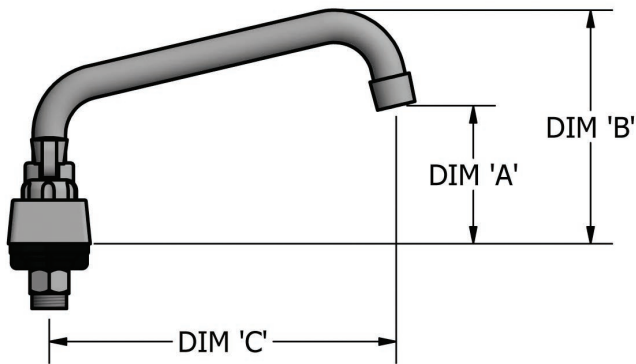

Use your smart phone to scan the above QR code to visit our website: www.bk-resources.com

4" Deck Mount Stainless Steel Faucet with Swing Spout

Model: EVO-4DM

Product Specifications:

- T-304 Cast Stainless Steel
- 1/4 Turn Ceramic Cartridges
- Color Coded Hot & Cold Indicators
- Double O-Ring Spout Seal
- Stainless Steel Cover
- Integral Check Valve
- Lead Free Compliant
- 10 Year Warranty

Product Detail:

Model Number	DIM. A	DIM. B	DIM. C
EVO-4DM-6	1.69"	4.31"	6"
EVO-4DM-8	1.94"	4.63"	8"
EVO-4DM-10	2.25"	4.88"	10"
EVO-4DM-12	2.00"	4.69"	12"
EVO-4DM-14	2.88"	5.56"	14"
EVO-4DM-16	2.38"	5.13"	16"
EVO-4DM-XX	Body Only	-	-

Certifications:

PRODUCT SPECIFICATION SHEET

RESOURCES

4" Deck Mount Stainless Steel Faucet with Swing Spout

Model: EVO-4DM

Exploded Parts Detail:

Diagram #	Quantity	Part Number	Description
1	2	EVO-4DM-HANDLE	Handle
2	2	EVO-4DM-BONNET	Valve Bonnet
3	2	EVO-4DM-VALVE	Ceramic Valve
4	1	EVO-4DM-BODY	Faucet Body
5	2	EVO-4DM-MN	Mounting Nut
6	2	EVO-4DM-CF	Compression Fitting
7	2	EVO-4DM-CN	Compression Nut