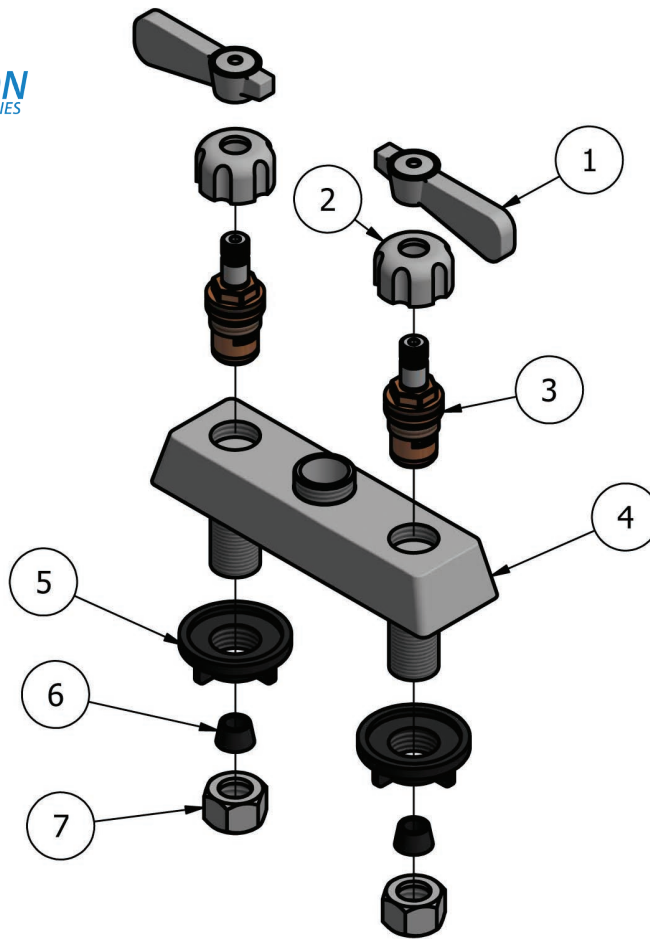

Use your smart phone to scan the above QR code to visit our website: www.bk-resources.com

4" Deck Mount Stainless Steel Faucet with Swing Spout

Model: EVO-4DM

Product Specifications:

- T-304 Cast Stainless Steel
- 1/4 Turn Ceramic Cartridges
- Color Coded Hot & Cold Indicators
- Double O-Ring Spout Seal
- Stainless Steel Cover
- Integral Check Valve
- Lead Free Compliant
- 10 Year Warranty

Product Detail:

Model Number	DIM. A	DIM. B	DIM. C
EVO-4DM-6	1.69"	4.31"	6"
EVO-4DM-8	1.94"	4.63"	8"
EVO-4DM-10	2.25"	4.88"	10"
EVO-4DM-12	2.00"	4.69"	12"
EVO-4DM-14	2.88"	5.56"	14"
EVO-4DM-16	2.38"	5.13"	16"
EVO-4DM-XX	Body Only	-	-

Certifications:

PRODUCT SPECIFICATION SHEET

RESOURCES

4" Deck Mount Stainless Steel Faucet with Swing Spout

Model: EVO-4DM

Exploded Parts Detail:

Diagram #	Quantity	Part Number	Description
1	2	EVO-4DM-HANDLE	Handle
2	2	EVO-4DM-BONNET	Valve Bonnet
3	2	EVO-4DM-VALVE	Ceramic Valve
4	1	EVO-4DM-BODY	Faucet Body
5	2	EVO-4DM-MN	Mounting Nut
6	2	EVO-4DM-CF	Compression Fitting
7	2	EVO-4DM-CN	Compression Nut