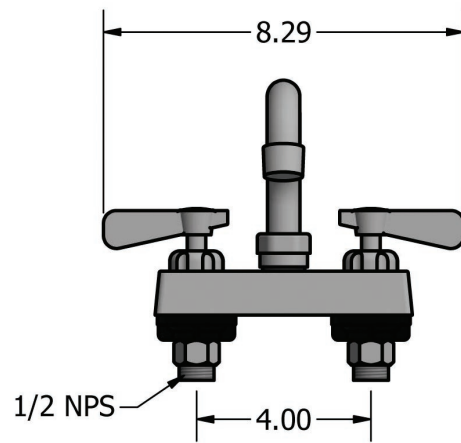

Use your smart phone to scan the above QR code to visit our website: www.bk-resources.com

4" Deck Mount Stainless Steel Faucet with Swing Spout

Model: EVO-4DM

Product Specifications:

- T-304 Cast Stainless Steel
- 1/4 Turn Ceramic Cartridges
- Color Coded Hot & Cold Indicators
- Double O-Ring Spout Seal
- Stainless Steel Cover
- Integral Check Valve
- Lead Free Compliant
- 10 Year Warranty

Product Detail:

Model Number	DIM. A	DIM. B	DIM. C
EVO-4DM-6	1.69"	4.31"	6"
EVO-4DM-8	1.94"	4.63"	8"
EVO-4DM-10	2.25"	4.88"	10"
EVO-4DM-12	2.00"	4.69"	12"
EVO-4DM-14	2.88"	5.56"	14"
EVO-4DM-16	2.38"	5.13"	16"
EVO-4DM-XX	Body Only	-	-

Certifications:

PRODUCT SPECIFICATION SHEET

RESOURCES

4" Deck Mount Stainless Steel Faucet with Swing Spout

Model: EVO-4DM

Exploded Parts Detail:

Diagram #	Quantity	Part Number	Description
1	2	EVO-4DM-HANDLE	Handle
2	2	EVO-4DM-BONNET	Valve Bonnet
3	2	EVO-4DM-VALVE	Ceramic Valve
4	1	EVO-4DM-BODY	Faucet Body
5	2	EVO-4DM-MN	Mounting Nut
6	2	EVO-4DM-CF	Compression Fitting
7	2	EVO-4DM-CN	Compression Nut