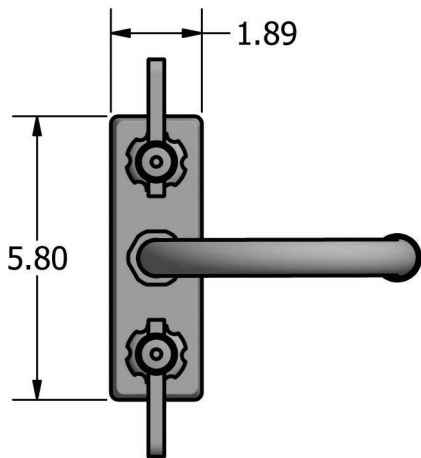

Use your smart phone to scan the above QR code to visit our website: www.bk-resources.com

4" Deck Mount Stainless Steel Faucet with Gooseneck Spout

Model: EVO-4DM-XG

Product Specifications:

- T-304 Cast Stainless Steel
- 1/4 Turn Ceramic Cartridges
- Color Coded Hot & Cold Indicators
- Double O-Ring Spout Seal
- Stainless Steel Cover
- Integral Check Valve
- Lead Free Compliant
- 10 Year Warranty

Product Detail:

Model Number	DIM. A	DIM. B	DIM. C
EVO-4DM-4G	5.19"	9.06"	4.75"
EVO-4DM-5G	6.56"	10.31"	6.38"
EVO-4DM-8G	7.50"	12.38"	9.50"

Certifications:

PRODUCT SPECIFICATION SHEET

RESOURCES

4" Deck Mount Stainless Steel Faucet with Gooseneck Spout

Model: EVO-4DM-XG

Exploded Parts Detail:

Diagram #	Quantity	Part Number	Description
1	2	EVO-4DM-HANDLE	Handle
2	2	EVO-4DM-BONNET	Valve Bonnet
3	2	EVO-4DM-VALVE	Ceramic Valve
4	1	EVO-4DM-BODY	Faucet Body
5	2	EVO-4DM-MN	Mounting Nut
6	2	EVO-4DM-CF	Compression Fitting
7	2	EVO-4DM-CN	Compression Nut