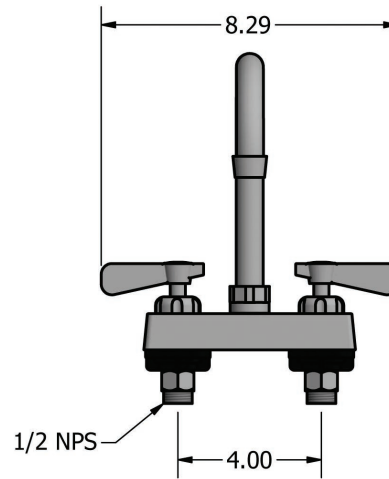

Use your smart phone to scan the above QR code to visit our website: www.bk-resources.com

4" Deck Mount Stainless Steel Faucet with Gooseneck Spout

Model: EVO-4DM-XG

Product Specifications:

- T-304 Cast Stainless Steel
- 1/4 Turn Ceramic Cartridges
- Color Coded Hot & Cold Indicators
- Double O-Ring Spout Seal
- Stainless Steel Cover
- Integral Check Valve
- Lead Free Compliant
- 10 Year Warranty

Product Detail:

Model Number	DIM. A	DIM. B	DIM. C
EVO-4DM-4G	5.19"	9.06"	4.75"
EVO-4DM-5G	6.56"	10.31"	6.38"
EVO-4DM-8G	7.50"	12.38"	9.50"

Certifications:

PRODUCT SPECIFICATION SHEET

RESOURCES

4" Deck Mount Stainless Steel Faucet with Gooseneck Spout

Model: EVO-4DM-XG

Exploded Parts Detail:

Diagram #	Quantity	Part Number	Description
1	2	EVO-4DM-HANDLE	Handle
2	2	EVO-4DM-BONNET	Valve Bonnet
3	2	EVO-4DM-VALVE	Ceramic Valve
4	1	EVO-4DM-BODY	Faucet Body
5	2	EVO-4DM-MN	Mounting Nut
6	2	EVO-4DM-CF	Compression Fitting
7	2	EVO-4DM-CN	Compression Nut