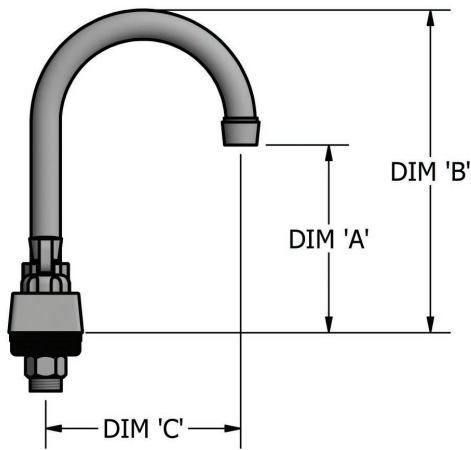

Use your smart phone to scan the above QR code to visit our website: www.bk-resources.com

4" Deck Mount Stainless Steel Faucet with Gooseneck Spout

Model: EVO-4DM-XG

Product Specifications:

- T-304 Cast Stainless Steel
- 1/4 Turn Ceramic Cartridges
- Color Coded Hot & Cold Indicators
- Double O-Ring Spout Seal
- Stainless Steel Cover
- Integral Check Valve
- Lead Free Compliant
- 10 Year Warranty

Product Detail:

Model Number	DIM. A	DIM. B	DIM. C
EVO-4DM-4G	5.19"	9.06"	4.75"
EVO-4DM-5G	6.56"	10.31"	6.38"
EVO-4DM-8G	7.50"	12.38"	9.50"

Certifications:

PRODUCT SPECIFICATION SHEET

RESOURCES

4" Deck Mount Stainless Steel Faucet with Gooseneck Spout

Model: EVO-4DM-XG

Exploded Parts Detail:

Diagram #	Quantity	Part Number	Description
1	2	EVO-4DM-HANDLE	Handle
2	2	EVO-4DM-BONNET	Valve Bonnet
3	2	EVO-4DM-VALVE	Ceramic Valve
4	1	EVO-4DM-BODY	Faucet Body
5	2	EVO-4DM-MN	Mounting Nut
6	2	EVO-4DM-CF	Compression Fitting
7	2	EVO-4DM-CN	Compression Nut