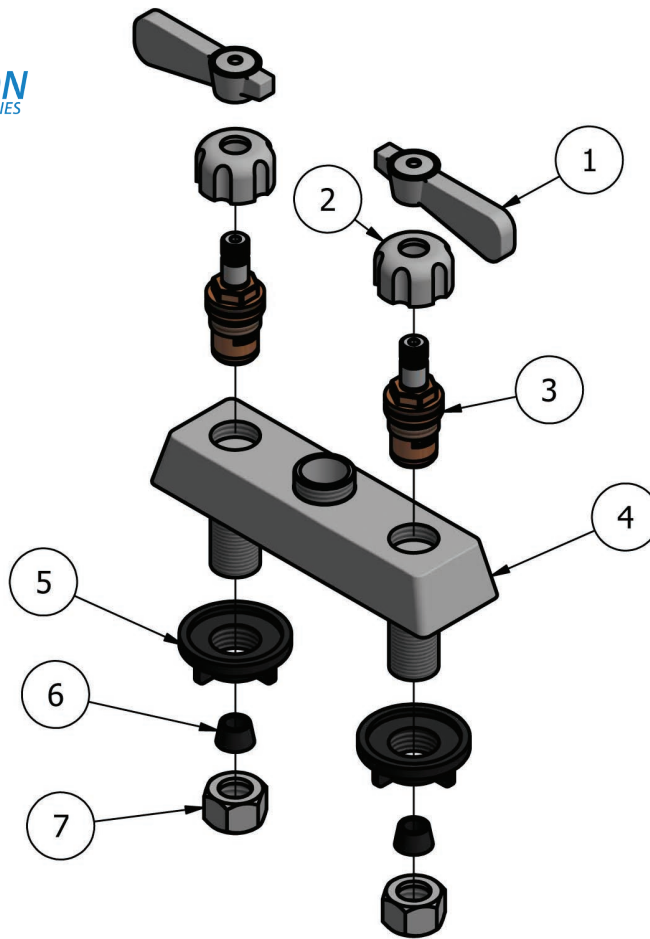

Use your smart phone to scan the above QR code to visit our website: www.bk-resources.com

4" Deck Mount Stainless Steel Faucet with Gooseneck Spout

Model: EVO-4DM-XG

Product Specifications:

- T-304 Cast Stainless Steel
- 1/4 Turn Ceramic Cartridges
- Color Coded Hot & Cold Indicators
- Double O-Ring Spout Seal
- Stainless Steel Cover
- Integral Check Valve
- Lead Free Compliant
- 10 Year Warranty

Product Detail:

Model Number	DIM. A	DIM. B	DIM. C
EVO-4DM-4G	5.19"	9.06"	4.75"
EVO-4DM-5G	6.56"	10.31"	6.38"
EVO-4DM-8G	7.50"	12.38"	9.50"

Certifications:

PRODUCT SPECIFICATION SHEET

RESOURCES

4" Deck Mount Stainless Steel Faucet with Gooseneck Spout

Model: EVO-4DM-XG

Exploded Parts Detail:

Diagram #	Quantity	Part Number	Description
1	2	EVO-4DM-HANDLE	Handle
2	2	EVO-4DM-BONNET	Valve Bonnet
3	2	EVO-4DM-VALVE	Ceramic Valve
4	1	EVO-4DM-BODY	Faucet Body
5	2	EVO-4DM-MN	Mounting Nut
6	2	EVO-4DM-CF	Compression Fitting
7	2	EVO-4DM-CN	Compression Nut