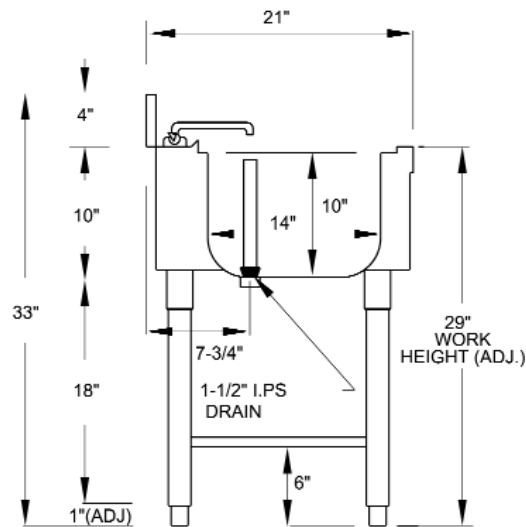

•**Sink Bowl:** 14"L x 10"W x 10"D
20 gauge 300 series stainless steel
seamless deep drawn.

•**Drainboard:** 20 gauge 300 series stainless
steel, embossed and seamless welded to
sink bowl.

•**Front Apron:** 22 gauge 300 series
stainless steel.

•**Legs:** 1-5/8" O.D. 18 gauge galvanized
with electro static black powder coat and
black plastic adjustable bullet feet. To
include stainless steel legs add the suffix
-SS.(Optional)

•**Plumbing:** 1-1/2" I.P.S. drain.

•**Faucets:** 4" on center deck mount.
3 bowl sinks - 12" spouts
4 bowl sinks - 6" spouts (2ea)

Supreme Metal

Toll Free: 800-645-2526

Fax: 770-740-6010

www.suprememetal.com

Challenger

Elevation

Plan View

Sectional View

Model Number	Overall Length (A)	No. of Bowls (B)	Drainboard Length (C)	Packaged Weight	Cubic Feet
CRB-31C	35"	1	12" each	55 Lbs.	10.1
CRB-22C	23"	2	N/A	54 Lbs.	10.1
CRB-32L	35"	2	9" on right	57 Lbs.	10.1
CRB-32R	35"	2	9" on left	57 Lbs.	10.1
CRB-42L	47"	2	21" on right	66 Lbs.	13.3
CRB-42R	47"	2	21" on left	66 Lbs.	13.3
CRB-42C	47"	2	12" each	66 Lbs.	13.3
CRB-33C	35"	3	N/A	65 Lbs.	10.1
CRB-43L	47"	3	9" on right	68 Lbs.	13.3
CRB-43R	47"	3	9" on left	68 Lbs.	13.3
CRB-53L	59"	3	21" on right	76 Lbs.	16.5
CRB-53R	59"	3	21" on left	76 Lbs.	16.5
CRB-53C	59"	3	12" each	76 Lbs.	16.5
CRB-63C	71"	3	18" each	88 Lbs.	19.7
CRB-73C	83"	3	24" each	98 Lbs.	22.9
CRB-83C	95"	3	30" each	108 Lbs.	26.1
CRB-44C	47"	4	N/A	89 Lbs.	13.3
CRB-64C	71"	4	12" each	92 Lbs.	19.7
CRB-74C	83"	4	18" each	101 Lbs.	22.9
CRB-84C	95"	4	24" each	110 Lbs.	26.1