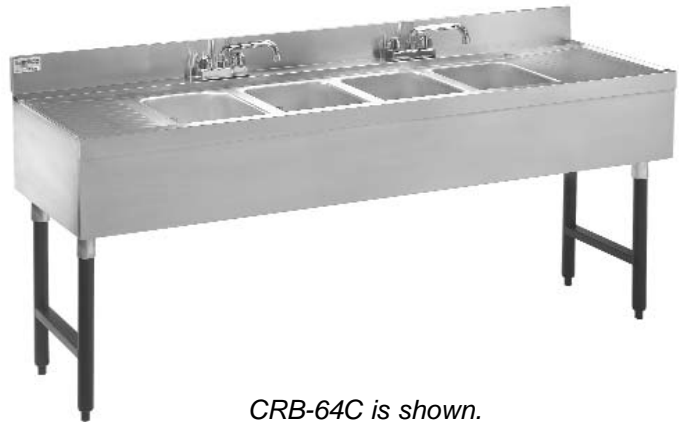

Challenger

Spec Sheet No. CR-1

Job Name _____

Item # _____ Qty. _____

Model # _____

Bar Sinks

1 Compartment

CRB-31C

2 Compartment

CRB-22C

CRB-32L

CRB-32R

CRB-42L

CRB-42R

CRB-42C

3 Compartment

CRB-83C

4 Compartment

CRB-44C

CRB-64C

CRB-74C

CRB-84C

CRB-64C is shown.

Specifications

•**Sink Bowl:** 14"L x 10"W x 10"D
20 gauge 300 series stainless steel
seamless deep drawn.

•**Drainboard:** 20 gauge 300 series stainless
steel, embossed and seamless welded to
sink bowl.

•**Front Apron:** 22 gauge 300 series
stainless steel.