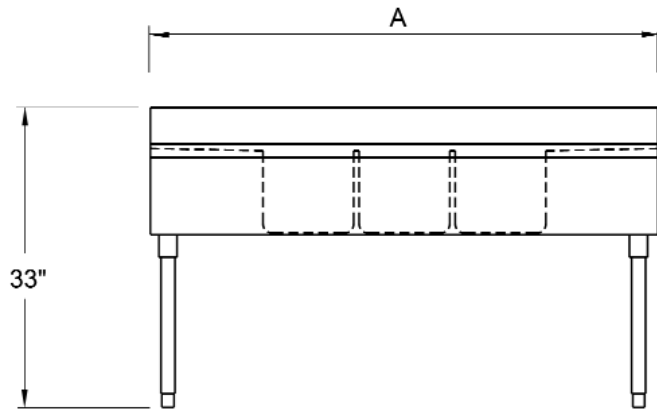

•**Sink Bowl:** 14"L x 10"W x 10"D
20 gauge 300 series stainless steel
seamless deep drawn.

•**Drainboard:** 20 gauge 300 series stainless
steel, embossed and seamless welded to
sink bowl.

•**Front Apron:** 22 gauge 300 series
stainless steel.

•**Faucets:** 4" on center deck mount.
3 bowl sinks - 12" spouts
4 bowl sinks - 6" spouts (2ea)

Supreme Metal

Toll Free: 800-645-2526

Fax: 770-740-6010

www.suprememetal.com

Challenger

Elevation

Plan View

Sectional View

Model Number	Overall Length (A)	No. of Bowls (B)	Drainboard Length (C)	Packaged Weight	Cubic Feet
CRB-31C	35"	1	12" each	55 Lbs.	10.1
CRB-22C	23"	2	N/A	54 Lbs.	10.1
CRB-32L	35"	2	9" on right	57 Lbs.	10.1
CRB-32R	35"	2	9" on left	57 Lbs.	10.1
CRB-42L	47"	2	21" on right	66 Lbs.	13.3
CRB-42R	47"	2	21" on left	66 Lbs.	13.3
CRB-42C	47"	2	12" each	66 Lbs.	13.3
CRB-33C	35"	3	N/A	65 Lbs.	10.1
CRB-43L	47"	3	9" on right	68 Lbs.	13.3
CRB-43R	47"	3	9" on left	68 Lbs.	13.3
CRB-53L	59"	3	21" on right	76 Lbs.	16.5
CRB-53R	59"	3	21" on left	76 Lbs.	16.5
CRB-53C	59"	3	12" each	76 Lbs.	16.5
CRB-63C	71"	3	18" each	88 Lbs.	19.7
CRB-73C	83"	3	24" each	98 Lbs.	22.9
CRB-83C	95"	3	30" each	108 Lbs.	26.1
CRB-44C	47"	4	N/A	89 Lbs.	13.3
CRB-64C	71"	4	12" each	92 Lbs.	19.7
CRB-74C	83"	4	18" each	101 Lbs.	22.9
CRB-84C	95"	4	24" each	110 Lbs.	26.1