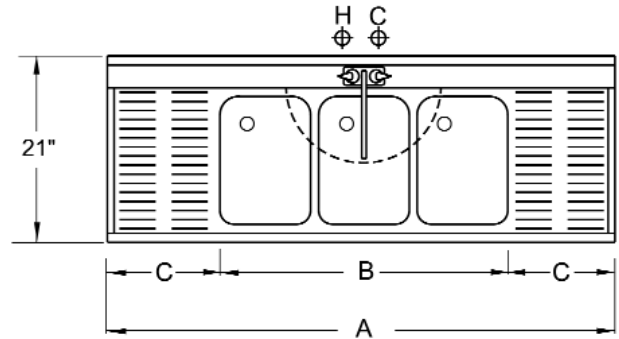

•**Sink Bowl:** 14"L x 10"W x 10"D
20 gauge 300 series stainless steel
seamless deep drawn.

•**Drainboard:** 20 gauge 300 series stainless
steel, embossed and seamless welded to
sink bowl.

•**Front Apron:** 22 gauge 300 series
stainless steel.

•**Faucets:** 4" on center deck mount.
3 bowl sinks - 12" spouts
4 bowl sinks - 6" spouts (2ea)

Supreme Metal

Toll Free: 800-645-2526

Fax: 770-740-6010

www.suprememetal.com

Challenger

Elevation

Plan View

Sectional View

Model Number	Overall Length (A)	No. of Bowls (B)	Drainboard Length (C)	Packaged Weight	Cubic Feet
CRB-31C	35"	1	12" each	55 Lbs.	10.1
CRB-22C	23"	2	N/A	54 Lbs.	10.1
CRB-32L	35"	2	9" on right	57 Lbs.	10.1
CRB-32R	35"	2	9" on left	57 Lbs.	10.1
CRB-42L	47"	2	21" on right	66 Lbs.	13.3
CRB-42R	47"	2	21" on left	66 Lbs.	13.3
CRB-42C	47"	2	12" each	66 Lbs.	13.3
CRB-33C	35"	3	N/A	65 Lbs.	10.1
CRB-43L	47"	3	9" on right	68 Lbs.	13.3
CRB-43R	47"	3	9" on left	68 Lbs.	13.3
CRB-53L	59"	3	21" on right	76 Lbs.	16.5
CRB-53R	59"	3	21" on left	76 Lbs.	16.5
CRB-53C	59"	3	12" each	76 Lbs.	16.5
CRB-63C	71"	3	18" each	88 Lbs.	19.7
CRB-73C	83"	3	24" each	98 Lbs.	22.9
CRB-83C	95"	3	30" each	108 Lbs.	26.1
CRB-44C	47"	4	N/A	89 Lbs.	13.3
CRB-64C	71"	4	12" each	92 Lbs.	19.7
CRB-74C	83"	4	18" each	101 Lbs.	22.9
CRB-84C	95"	4	24" each	110 Lbs.	26.1