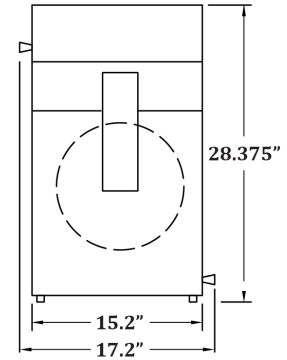

GOLD MEDAL® PRODUCTS CO.

Dogeroo® Hot Dog Rotisserie

Model No. 8102

Specifications

Front View

Side View

Overall Dimensions:

Width: 22.2"
Depth: 17.2"
Height: 28.375"

Features:

- Hot dog rotisserie; built-in bun warmer

Electrical - Domestic

120V
1440 WATTS 60 HZ
(NEMA 5-15P) Plug

Plug Type:

NEMA 5-15P

Agency Approvals:

Gold Medal Products Co.
10700 Medallion Drive, Cincinnati, OH 45241