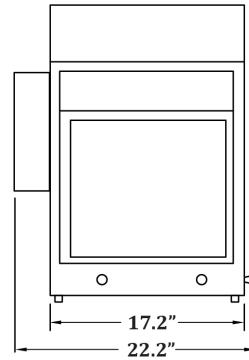

GOLD MEDAL® PRODUCTS CO.

Dogeroo® Hot Dog Rotisserie

Model No. 8102

Specifications

Front View

Side View

Overall Dimensions:

Width: 22.2"
Depth: 17.2"
Height: 28.375"