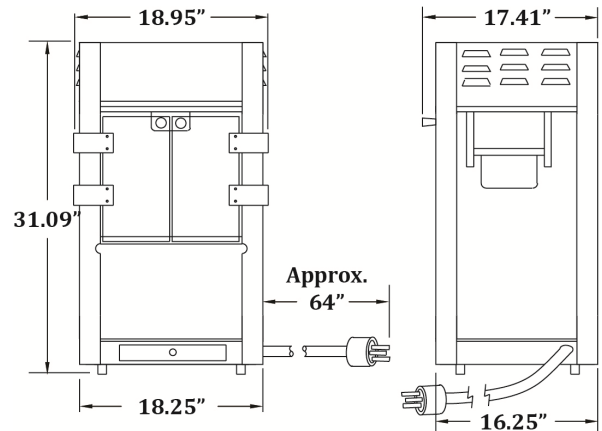

GOLD MEDAL® PRODUCTS CO.

Ultra Sixty Special

Model No. 2656

Specifications

Overall Dimensions:

Width: 18.95" (48.14 cm)
Depth: 17.41" (44.22 cm)
Height: 31.09" (78.97 cm)

Features:

- 6 oz. Stainless Steel Kettle
- PowerOff® Control
- Heavy duty clear plastic doors

Electrical - Domestic

120V
1300 WATTS 60 Hz
(NEMA 5-15P) Plug

Plug Type:

NEMA 5-15P

Agency Approvals:

Gold Medal Products Co.
10700 Medallion Drive, Cincinnati, OH 45241

Ph: (513) 769-7676, (800) 543-0862; Fax: (513) 769-8500
gmpopcorn.com info@gmpopcorn.com