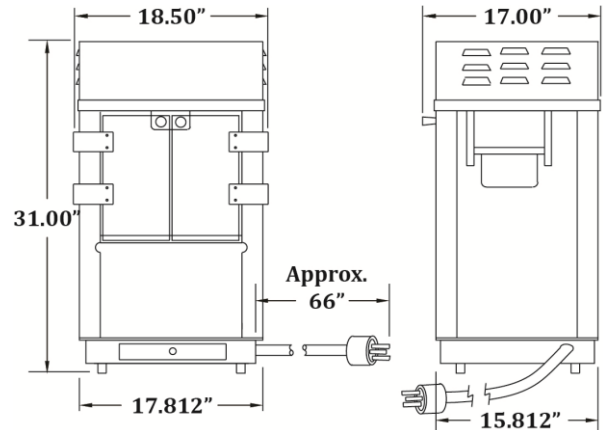

## Specifications

### Overall Dimensions:

**Width:** 18.5"  
**Depth:** 17"  
**Height:** 31"