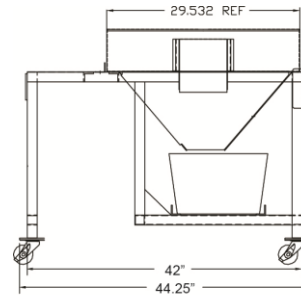

GOLD MEDAL® PRODUCTS CO.

42" Pro Plant Assembly

Model No. 2790-00-001

Specifications

Front View (Width)

Side View (Depth)

Pro Plant shown with popper mounted for reference only (popper sold separately).

Overall Dimensions:

Width: 44.25"

Depth: 37.75"

Height: 36" (from floor to top of pan)

Dimensions include pan approx. 29.5" x 29.6" x 6.5" with an additional 7" chute.

Popper dimensions not included.

Features:

- Pro Plant Assembly shown with popper for reference only (popper unit sold separately).
- Casters included.
- Corn Bin for raw corn storage, not included.
- Approx. 80% of pan bottom is covered with 1/2" diameter holes (1024 holes), for use with mushroom corn.