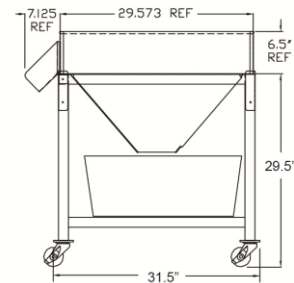

GOLD MEDAL® PRODUCTS CO.

42" Pro Plant Assembly

Model No. 2790-00-001

Specifications

Front View (Width)

Side View (Depth)

Pro Plant shown with popper mounted for reference only (popper sold separately).

Overall Dimensions:

Width: 44.25"

Depth: 37.75"

Height: 36" (from floor to top of pan)

Dimensions include pan approx. 29.5" x 29.6" x 6.5" with an additional 7" chute.

Popper dimensions not included.

Features:

- Pro Plant Assembly shown with popper for reference only (popper unit sold separately).
- Casters included.
- Corn Bin for raw corn storage, not included.
- Approx. 80% of pan bottom is covered with 1/2" diameter holes (1024 holes), for use with mushroom corn.