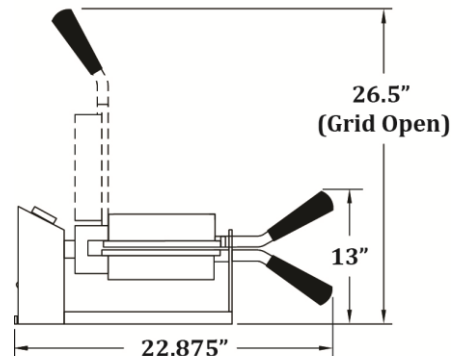

GOLD MEDAL® PRODUCTS CO.

4 Square Belgian Waffle Baker

Model No. 5024

Specifications

Operator End View

Side View

Overall Dimensions:

Width: 10"

Depth: 22.875"

Height: 13"

(Dimensions w/grids in closed position.)

Electrical - Domestic

120V

1660 WATTS 60 Hz

(NEMA 5-15P) Plug

Plug Type: