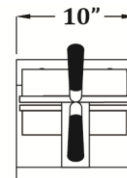

GOLD MEDAL® PRODUCTS CO.

4 Square Belgian Waffle Baker

Model No. 5024

Specifications

Operator End View

Side View

Overall Dimensions:

Width: 10"

Depth: 22.875"

Height: 13"

(Dimensions w/grids in closed position.)

Electrical - Domestic

120V

1660 WATTS 60 Hz

(NEMA 5-15P) Plug

Plug Type: