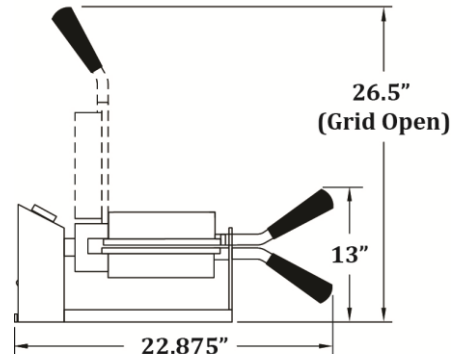

## Specifications

Operator End View

Side View

### Overall Dimensions:

**Width:** 10"

**Depth:** 22.875"

**Height:** 13"

(Dimensions w/grids in closed position.)