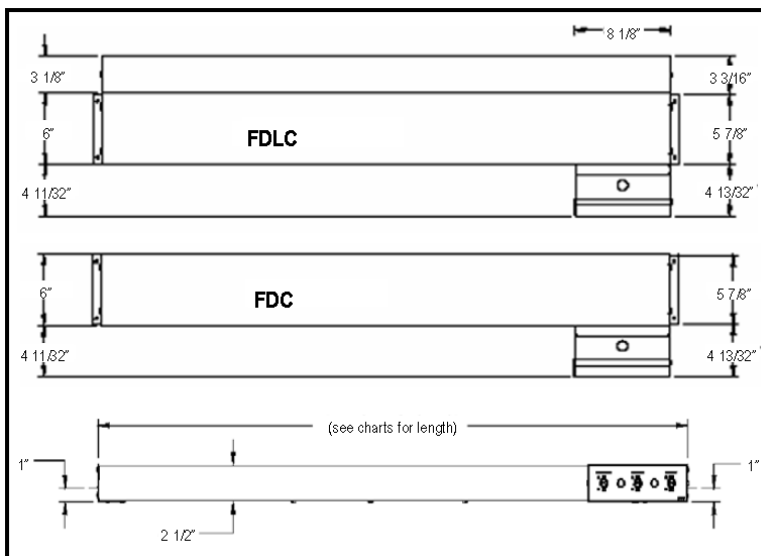

Electrical Specifications:

Standard single units available in 120V, 208V and 240V
Lighted Single units available in 120V, 120V/208V or 120V/240V

Overall Dimensions:

Single Units: 6"W x 2 1/2" H
Lighted Single Units 9"W x 2 1/2" H
Side Mounted Box 4 13/32" W x 2 1/2" H x 8 1/8" L
(See charts for individual lengths)

FOB: Allen, TX 75013

Sizes 60" and above ship LTL only

Freight Class: 100

Lighted C* Radiant Overhead Warmers

	Model	Length	Watts	Weight
High Wattage	FDLC-18H	18"	780	10 lbs
	FDLC-24H	24"	880	11 lbs
	FDLC-30H	30"	1230	13 lbs
	FDLC-36H	36"	1510	14 lbs
	FDLC-42H	42"	1680	16 lbs
	FDLC-48H	48"	2110	18 lbs
	FDLC-54H	54"	2380	20 lbs
	FDLC-60H	60"	2940	22 lbs
	FDLC-66H	66"	2940	24 lbs
	FDLC-72H	72"	3240	26 lbs
Standard Wattage	FDLC-18L	18"	580	10 lbs
	FDLC-24L	24"	780	11 lbs
	FDLC-30L	30"	930	13 lbs
	FDLC-36L	36"	1160	14 lbs
	FDLC-42L	42"	1360	16 lbs
	FDLC-48L	48"	1660	18 lbs
	FDLC-54L	54"	1660	20 lbs
	FDLC-60L	60"	2240	22 lbs
	FDLC-66L	66"	2240	24 lbs
	FDLC-72L	72"	2240	26 lbs