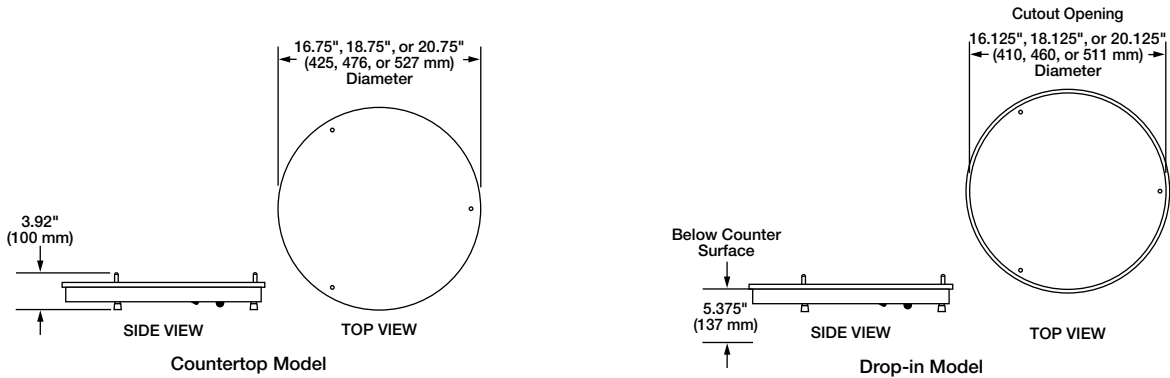

### Standard features

- Unit designed for countertop or built-in use
- Available in three sizes to hold standard 15", 17" or 19" (381, 432 or 483 mm) diameter pizza pans in position
- Stainless steel top and either powder-coated *Designer* color sides or optional stainless steel side (Black standard)
- Thermostatically-controlled heated base
- An On/Off lighted rocker switch and indicator light
- Durable stainless steel housing
- Simple design for easy cleaning and maintenance
- All units come with a 6' (1829 mm) cord and plug

## SPECIFICATIONS Round Heated Shelves

The shaded areas contain electrical information for International models

Model <sup>▲</sup>	Maximum Pan Size	Dimensions (Diameter x H <sup>*</sup> )	Volts	Watts	Amps	Plug	Ship Weight <sup>*</sup>
GRSR-15	15" (381 mm)	16.75" x 3.92" (425 x 100 mm)	120	250	2.1	NEMA 5-15P	12 lbs. (6 kg)
			220 (CE)	250	1.1	CEE 7/7 Schuko	12 lbs. (6 kg)
			240 (CE)	250	1.0	BS-1363	
GRSR-17	17" (432 mm)	18.75" x 3.92" (476 x 100 mm)	120	325	2.7	NEMA 5-15P	14 lbs. (7 kg)
			220 (CE)	325	1.5	CEE 7/7 Schuko	14 lbs. (7 kg)
			240 (CE)	325	1.4	BS-1363	
GRSR-19	19" (483 mm)	20.75" x 3.92" (527 x 100 mm)	120	400	3.3	NEMA 5-15P	17 lbs. (8 kg)
			220 (CE)	400	1.8	CEE 7/7 Schuko	17 lbs. (8 kg)
			240 (CE)	400	1.7	BS-1363	

## COUNTERTOP CUTOUT DIMENSIONS

(For Built-in Applications)

Model	Cutout Diameter	Minimum Space Required Below Countertop
GRSR-15	16.125" (410 mm)	5.375" (137 mm)
GRSR-17	18.125" (460 mm)	5.375" (137 mm)
GRSR-19	20.125" (511 mm)	5.375" (137 mm)