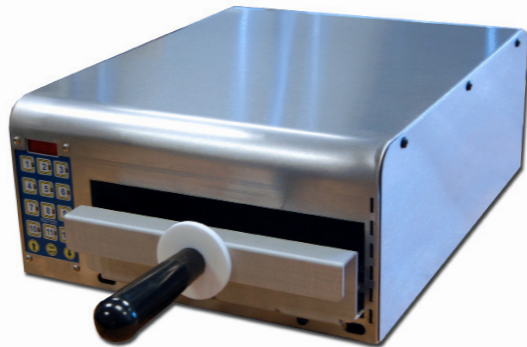

464-B SINGLE CHAMBER TOASTER

464-B

The Prince Castle Single Chamber Toaster is a versatile, radiant-style toaster. Programmable for different toasting times and products, the 464-B Single Chamber Toaster perfectly toasts anything from buns to bagels to croissants. The 464-B is front-loading and toasts up to 3 buns at one time. This model is designed to toast one side of the product.

FEATURES

- Ideal for toasting virtually any bread or bakery product-breads, bagels, buns, croissants, ect.
- High-limit temperature control.
- Reliable, efficient, radiant heat element.
- Stainless steel and aluminum construction.
- Cooler external surface temperatures ensure safer operation.
- Removable loading tray and crumb tray allow for easy cleaning.
- One-year parts and labor warranty.

ORDERING INFORMATION

Model Number	Description
464-B	Radiant Single Chamber Toaster

DIMENSIONS

Model Number	Width in(cm)	Height in(cm)	Depth in(cm)	Shipping Weight lb(kg)
464-B	13.89 (35.28)	7.00 (17.78)	18.00 (45.72)	36.50 (16.60)