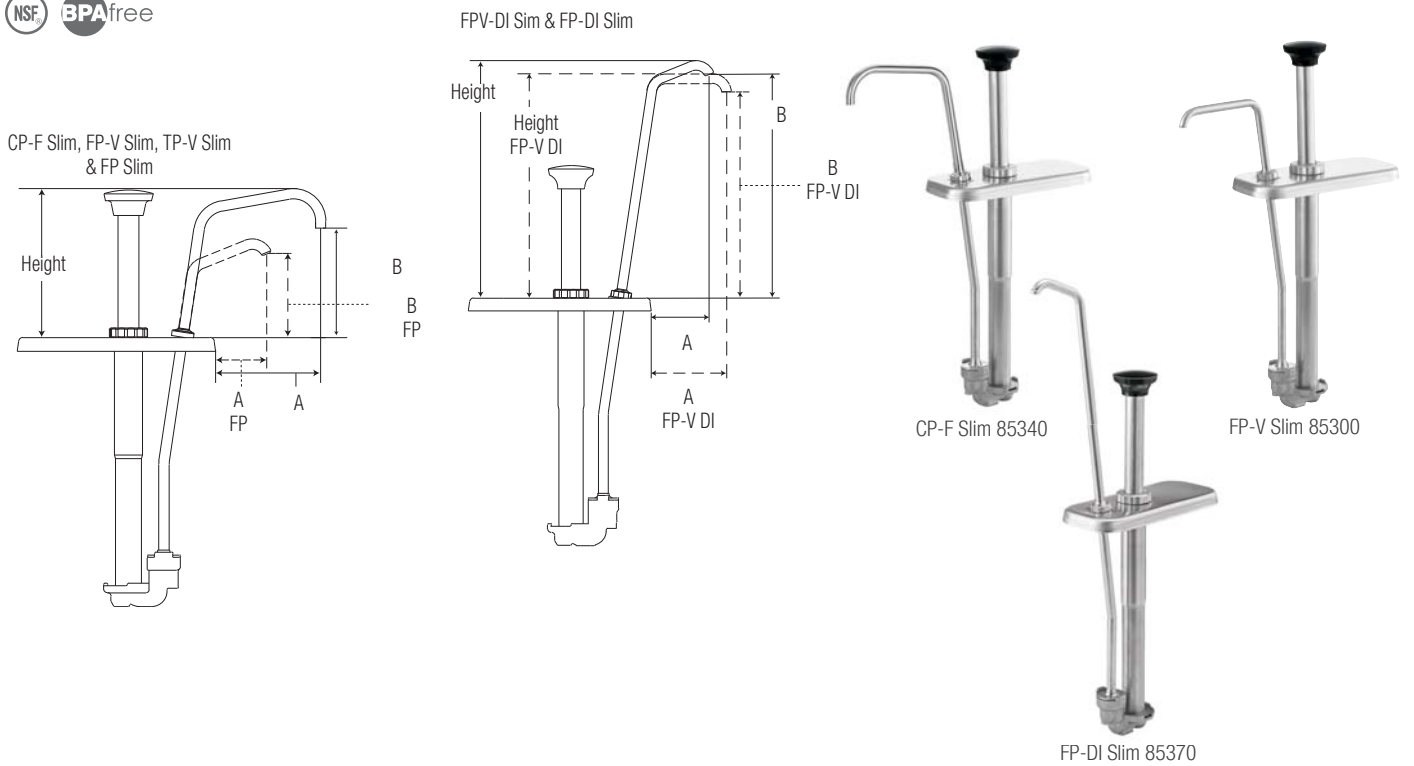

Get out all the good.

Stainless Steel Slim Fountain Jar Pumps—2 qt Models CP-F Slim, FP-V Slim, TP-V Slim, FPV-DI Slim, FP Slim & FP-DI Slim

SPECIFIER STATEMENT

85340 | 85300 | 86780 | 85380 | 85360 | 85370: Server Products stainless steel pumps for 2 qt (1.9 L) fountain jars dispense thin, thick, or thicker craft sauces from a countertop station or slanted fountainette. 1 1/4 oz (37 mL) maximum portion can reduce in 1/8 oz (3.7 mL) increments. NSF listed, clean-in-place certified and BPA Free. Two-year warranty. Ships FOB Richfield, WI 53076.

DISPENSES	THIN fountain syrups • oils • hot sauce
	THICK ketchup • mustard • mayonnaise • bbq
	THICKER tartar sauce • crafted sauces
APP	AMBIENT
	COLD
	HOT

order quantity	dispenses	model/item	application	lid only	pump & lid fit	full portion	dim above jar (H x W x D)	weight	dim a	dim b
☐		CP-F Slim 85340		83195	2 qt fountain jar, deep (1.9L)	1 1/4 oz 37 mL	5 1/8" x 3 1/16" x 7 1/8" 13 x 7.8 x 18.1 cm	3 lb 1.4 kg	3 7/8" 9.8 cm	4 1/16" 10.3 cm
☐		FP-V Slim 85300		83187	2 qt fountain jar, deep (1.9L) (use DI model for drop-in)	1 1/4 oz 37 mL	5 1/8" x 3 1/16" x 7 1/8" 13 x 7.8 x 18.1 cm	3 lb 1.4 kg	2 7/8"	2 9/16"
☐		NEW TP-V Slim 86780		85457					7.3 cm	6.5 cm
☐		FPV-DI Slim 85380		83194			9 1/4" x 3 1/16" x 7 1/8" 23.5 x 7.8 x 18.1 cm		3" 7.6 cm	8 1/2" 21.6 cm
☐		FP Slim 85360		83191	2 qt jar, deep (slanted) (1.9L) (use DI model for drop-in)	1 1/4 oz 37 mL	5 1/8" x 3 1/16" x 7 1/8" 13 x 7.8 x 18.1 cm	3 lb 1.4 kg	1 7/8" 4.8 cm	3" 7.6 cm
☐		FP-DI Slim 85370		83193			9 5/16" x 3 1/16" x 7 1/8" 23.7 x 7.8 x 18.1 cm		2 1/4" 5.7 cm	8 3/4" 22.2 cm

Dispensers above fit a slim fountain jar, **sold separately**; available in white, black and orange (featured on p 4).