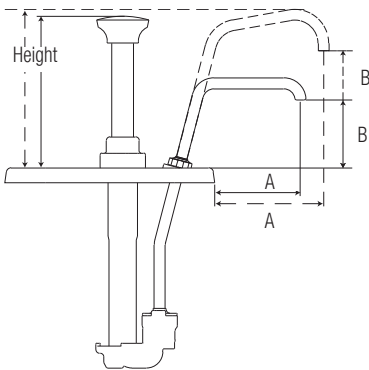

Stainless Steel Slim Fountain Jar Pumps
 Models CP-200 Slim, FP-200V Slim, FP-200 Slim, CP-F Slim, FP-V Slim, FP Slim, FPV-DI Slim, FP-DI Slim, TP-200V Slim & TP-V Slim

Purposefully made to last.

Stainless Steel Slim Fountain Jar Pumps—1 1/2 qt
 Models CP-200 Slim, FP-200V Slim, TP-200V Slim & FP-200 Slim

CP-200 Slim, FP-200V Slim, TP-200V Slim & FP-200 Slim

order quantity	dispenses	model/item	application	lid only	pump & lid fit	full portion	dim above jar (H x W x D)	weight	dim a	dim b
<input type="checkbox"/>		CP-200 Slim 85330		83196	1 1/2 qt fountain jar, shallow (1.4L)	1 oz 30 mL	5 1/8" x 3 1/16" x 7 1/8" 13 x 7.8 x 18.1 cm	3 lb 1.4 kg	3 7/8" 9.8 cm	4 1/16" 10.3 cm
<input type="checkbox"/>		FP-200V Slim 85310		83188	1 1/2 qt fountain jar, shallow (1.4L)		5 1/8" x 3 1/16" x 7 1/8" 13 x 7.8 x 18.1 cm	3 lb 1.4 kg	2 7/8" 7.3 cm	2 5/16" 5.9 cm
<input type="checkbox"/>		NEW TP-200V Slim 86770		85462		1 oz 30 mL				
<input type="checkbox"/>		FP-200V Slim 85350		83192	1 1/2 qt fountain jar, shallow (1.4L) (slanted)		5 1/8" x 3 1/16" x 7 1/8" 13 x 7.8 x 18.1 cm	3 lb 1.4 kg	2 1/8" 5.4 cm	2 7/8" 7.3 cm

Server's Slim Fountain Jars

High-impact polypropylene fountain jars feature molded-in feet to prevent tipping during filling. Tabs and side slots allow lids to fit securely; front notch allows lid to close over ladle or spoon handle. Fountain jars can be dropped into a countertop cutout, or placed into a topping station or fountainette. Cutout dimensions are 2 13/16" x 7" (7.1 x 17.8 cm) for both shallow and deep jars. For more information on fountain jars, see sheet 02158.