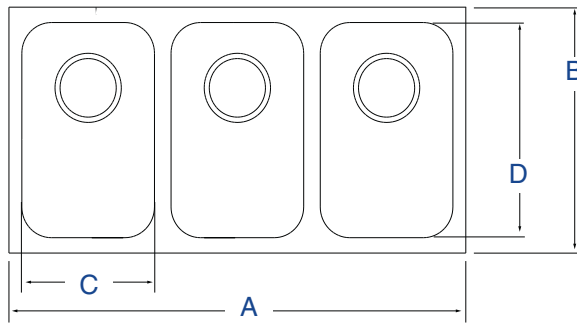

Technical Services: 800.628.0832
Technical Services Fax: 920.459.5462

UNDERMOUNT/WELDED-IN SINKS**DIMENSIONS** (inches (cm))**Single Bowl**

Top View

Top View - 10101-1

Top View - 16141-1

Double Bowl

Top View

Triple Bowl

Top View

Front View - All

SPECIFICATIONS

Item No.	Number of Bowls	Gauge	Overall Dimensions (A x B)	Bowl Dimensions (C x D)	Bowl Depth (E)	Drain Diameter	Case Lot	Case Weight LB (KG)
9101-1	Single	20	11 x 16 (27.9 x 40.6)	9 x 14 (22.9 x 35.6)	9¼ (23.5)	3½ (8.9)	4	16 (7.3)
10101-0*	Single	20	12 x 16 (30.5 x 40.6)	10 x 14 (25.4 x 35.6)	9¼ (23.5)	3½ (8.9)	4	16 (7.3)
10101-1	Single	20	12 x 16 (30.5 x 40.6)	10 x 14 (25.4 x 35.6)	9¼ (23.5)	3½ (8.9)	4	16 (7.3)
12101-1	Single	20	14 x 16 (35.6 x 40.6)	12 x 14 (30.5 x 35.6)	9¼ (23.5)	3½ (8.9)	2	13 (5.9)
9102-1	Double	20	21 x 16 (53.3 x 40.6)	9 x 14 (22.9 x 35.6)	9¼ (23.5)	3½ (8.9)	1	12 (5.4)
10102-1	Double	20	23 x 16 (58.4 x 40.6)	10 x 14 (25.4 x 35.6)	9¼ (23.5)	3½ (8.9)	1	12 (5.4)
12102-1	Double	20	27 x 16 (68.6 x 40.6)	12 x 14 (30.5 x 35.6)	9¼ (23.5)	3½ (8.9)	1	14 (6.4)
9103-1	Triple	20	31 x 16 (78.7 x 40.6)	9 x 14 (22.9 x 35.6)	9¼ (23.5)	3½ (8.9)	1	17 (7.7)
10103-1	Triple	20	34 x 16 (86.4 x 40.6)	10 x 14 (25.4 x 35.6)	9¼ (23.5)	3½ (8.9)	1	17 (7.7)
12103-1	Triple	20	40 x 16 (101.6 x 40.6)	12 x 14 (30.5 x 35.6)	9¼ (23.5)	3½ (8.9)	1	23 (10.4)
12121-1	Single	18	14 x 16 (35.6 x 40.6)	12 x 14 (30.5 x 35.6)	12 (30.5)	3½ (8.9)	2	13 (5.9)
16141-1	Single	18	18 x 21 (45.7 x 53.3)	16 x 19 (40.6 x 48.3)	14 (35.6)	3½ (8.9)	1	16 (7.3)
12122-1	Double	18	27 x 16 (68.6 x 40.6)	12 x 14 (30.5 x 35.6)	12 (30.5)	3½ (8.9)	1	15.7 (7.1)
12123-1	Triple	18	40 x 16 (101.6 x 40.6)	12 x 14 (30.5 x 35.6)	12 (30.5)	3½ (8.9)	1	25.5 (11.6)
12123-2	Triple	18	40 x 16 (101.6 x 40.6)	12 x 14 (30.5 x 35.6)	12 (30.5)	2 (5.1)	1	28 (12.7)