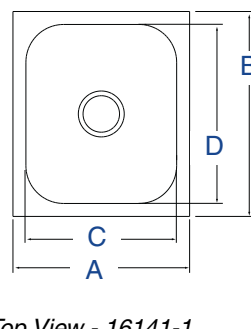

Technical Services: 800.628.0832
Technical Services Fax: 920.459.5462

UNDERMOUNT/WELDED-IN SINKS**DIMENSIONS** (inches (cm))**Single Bowl**

Top View

Top View - 10101-1

Top View - 16141-1

Double Bowl

Top View

Triple Bowl

Top View

Front View - All

SPECIFICATIONS

Item No.	Number of Bowls	Gauge	Overall Dimensions (A x B)	Bowl Dimensions (C x D)	Bowl Depth (E)	Drain Diameter	Case Lot	Case Weight LB (KG)
9101-1	Single	20	11 x 16 (27.9 x 40.6)	9 x 14 (22.9 x 35.6)	9¼ (23.5)	3½ (8.9)	4	16 (7.3)
10101-0*	Single	20	12 x 16 (30.5 x 40.6)	10 x 14 (25.4 x 35.6)	9¼ (23.5)	3½ (8.9)	4	16 (7.3)
10101-1	Single	20	12 x 16 (30.5 x 40.6)	10 x 14 (25.4 x 35.6)	9¼ (23.5)	3½ (8.9)	4	16 (7.3)
12101-1	Single	20	14 x 16 (35.6 x 40.6)	12 x 14 (30.5 x 35.6)	9¼ (23.5)	3½ (8.9)	2	13 (5.9)
9102-1	Double	20	21 x 16 (53.3 x 40.6)	9 x 14 (22.9 x 35.6)	9¼ (23.5)	3½ (8.9)	1	12 (5.4)
10102-1	Double	20	23 x 16 (58.4 x 40.6)	10 x 14 (25.4 x 35.6)	9¼ (23.5)	3½ (8.9)	1	12 (5.4)
12102-1	Double	20	27 x 16 (68.6 x 40.6)	12 x 14 (30.5 x 35.6)	9¼ (23.5)	3½ (8.9)	1	14 (6.4)
9103-1	Triple	20	31 x 16 (78.7 x 40.6)	9 x 14 (22.9 x 35.6)	9¼ (23.5)	3½ (8.9)	1	17 (7.7)
10103-1	Triple	20	34 x 16 (86.4 x 40.6)	10 x 14 (25.4 x 35.6)	9¼ (23.5)	3½ (8.9)	1	17 (7.7)
12103-1	Triple	20	40 x 16 (101.6 x 40.6)	12 x 14 (30.5 x 35.6)	9¼ (23.5)	3½ (8.9)	1	23 (10.4)
12121-1	Single	18	14 x 16 (35.6 x 40.6)	12 x 14 (30.5 x 35.6)	12 (30.5)	3½ (8.9)	2	13 (5.9)
16141-1	Single	18	18 x 21 (45.7 x 53.3)	16 x 19 (40.6 x 48.3)	14 (35.6)	3½ (8.9)	1	16 (7.3)
12122-1	Double	18	27 x 16 (68.6 x 40.6)	12 x 14 (30.5 x 35.6)	12 (30.5)	3½ (8.9)	1	15.7 (7.1)
12123-1	Triple	18	40 x 16 (101.6 x 40.6)	12 x 14 (30.5 x 35.6)	12 (30.5)	3½ (8.9)	1	25.5 (11.6)
12123-2	Triple	18	40 x 16 (101.6 x 40.6)	12 x 14 (30.5 x 35.6)	12 (30.5)	2 (5.1)	1	28 (12.7)