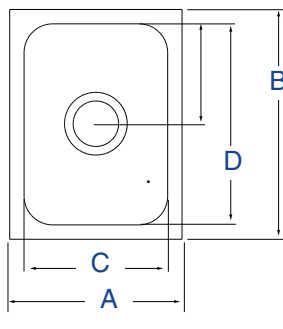

Technical Services: 800.628.0832
Technical Services Fax: 920.459.5462

UNDERMOUNT/WELDED-IN SINKS**DIMENSIONS** (inches (cm))**Single Bowl**

Top View

Top View - 10101-1

Top View - 16141-1

Double Bowl

Top View

Triple Bowl

Top View

Front View - All

SPECIFICATIONS

Item No.	Number of Bowls	Gauge	Overall Dimensions (A x B)	Bowl Dimensions (C x D)	Bowl Depth (E)	Drain Diameter	Case Lot	Case Weight LB (KG)
9101-1	Single	20	11 x 16 (27.9 x 40.6)	9 x 14 (22.9 x 35.6)	9¼ (23.5)	3½ (8.9)	4	16 (7.3)
10101-0*	Single	20	12 x 16 (30.5 x 40.6)	10 x 14 (25.4 x 35.6)	9¼ (23.5)	3½ (8.9)	4	16 (7.3)
10101-1	Single	20	12 x 16 (30.5 x 40.6)	10 x 14 (25.4 x 35.6)	9¼ (23.5)	3½ (8.9)	4	16 (7.3)
12101-1	Single	20	14 x 16 (35.6 x 40.6)	12 x 14 (30.5 x 35.6)	9¼ (23.5)	3½ (8.9)	2	13 (5.9)
9102-1	Double	20	21 x 16 (53.3 x 40.6)	9 x 14 (22.9 x 35.6)	9¼ (23.5)	3½ (8.9)	1	12 (5.4)
10102-1	Double	20	23 x 16 (58.4 x 40.6)	10 x 14 (25.4 x 35.6)	9¼ (23.5)	3½ (8.9)	1	12 (5.4)
12102-1	Double	20	27 x 16 (68.6 x 40.6)	12 x 14 (30.5 x 35.6)	9¼ (23.5)	3½ (8.9)	1	14 (6.4)
9103-1	Triple	20	31 x 16 (78.7 x 40.6)	9 x 14 (22.9 x 35.6)	9¼ (23.5)	3½ (8.9)	1	17 (7.7)
10103-1	Triple	20	34 x 16 (86.4 x 40.6)	10 x 14 (25.4 x 35.6)	9¼ (23.5)	3½ (8.9)	1	17 (7.7)
12103-1	Triple	20	40 x 16 (101.6 x 40.6)	12 x 14 (30.5 x 35.6)	9¼ (23.5)	3½ (8.9)	1	23 (10.4)
12121-1	Single	18	14 x 16 (35.6 x 40.6)	12 x 14 (30.5 x 35.6)	12 (30.5)	3½ (8.9)	2	13 (5.9)
16141-1	Single	18	18 x 21 (45.7 x 53.3)	16 x 19 (40.6 x 48.3)	14 (35.6)	3½ (8.9)	1	16 (7.3)
12122-1	Double	18	27 x 16 (68.6 x 40.6)	12 x 14 (30.5 x 35.6)	12 (30.5)	3½ (8.9)	1	15.7 (7.1)
12123-1	Triple	18	40 x 16 (101.6 x 40.6)	12 x 14 (30.5 x 35.6)	12 (30.5)	3½ (8.9)	1	25.5 (11.6)
12123-2	Triple	18	40 x 16 (101.6 x 40.6)	12 x 14 (30.5 x 35.6)	12 (30.5)	2 (5.1)	1	28 (12.7)