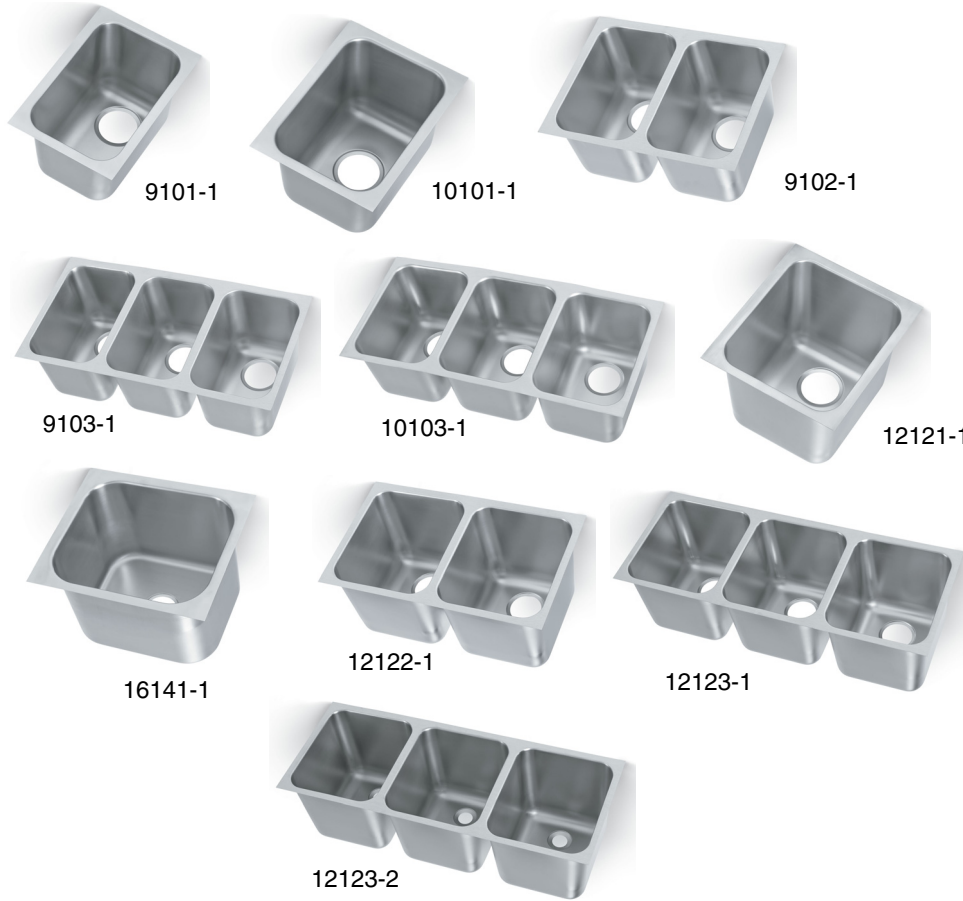

Outperform every day.™

Project:

Item Number:

Quantity:

Undermount/Welded-in Sinks

The Vollrath Company, L.L.C.

UNDERMOUNT/WELDED-IN SINKS

Undermount/Welded-in Sinks

MODELS

Item	Overall Size
Heavy Weight 20 Gauge	
Single Bowl	
9101-1	11" x 16"
10101-0*	12" x 16"
10101-1	12" x 16"
12101-1	14" x 16"
Double Bowl	
9102-1	21" x 16"
10102-1	23" x 16"
12102-1	27" x 16"
Triple Bowl	
9103-1	31" x 16"
10103-1	34" x 16"
12103-1	40" x 16"
Super Heavy Weight 18 Gauge	
Single Bowl	
12121-1	14" x 16"
16141-1	18" x 21"
Double Bowl	
12122-1	27" x 16"
Triple Bowl	
12123-1	40" x 16"
12123-2	40" x 16"

*Solid bowl. No drain.

DESCRIPTION

Vollrath Undermount/Welded-in Sinks are designed and built to withstand vigorous use in professional and commercial kitchens.

FEATURES

- Available in heavy-weight 20 gauge and extra-heavy weight 18 gauge
- Type 304 stainless steel
- 1 inch flange
- Satin finish bowl with brushed finished flange
- One-piece drawn bowl
- Made in USA

WARRANTY: All models shown come with Vollrath's standard warranty against defects in materials and workmanship. For full warranty details, please refer to the Vollrath Equipment and Smallwares Catalog.

Due to continued product improvement, please consult www.vollrath.com for current product specifications.

Approvals	Date

Outperform every day.™
www.vollrath.com

The Vollrath Company, L.L.C.
1236 North 18th Street
Sheboygan, WI 53081-3201 U.S.A.
Customer Service: 800.628.0830
Canada Customer Service: 800.695.8560
Main Fax: 800.752.5620 or 920.459.6573

Technical Services: 800.628.0832
Technical Services Fax: 920.459.5462