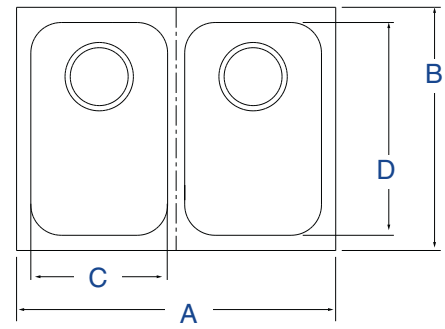

Technical Services: 800.628.0832
Technical Services Fax: 920.459.5462

UNDERMOUNT/WELDED-IN SINKS**DIMENSIONS** (inches (cm))**Single Bowl**

Top View

Top View - 10101-1

Top View - 16141-1

Double Bowl

Top View

Triple Bowl

Top View

Front View - All

SPECIFICATIONS

Item No.	Number of Bowls	Gauge	Overall Dimensions (A x B)	Bowl Dimensions (C x D)	Bowl Depth (E)	Drain Diameter	Case Lot	Case Weight LB (KG)
9101-1	Single	20	11 x 16 (27.9 x 40.6)	9 x 14 (22.9 x 35.6)	9¼ (23.5)	3½ (8.9)	4	16 (7.3)
10101-0*	Single	20	12 x 16 (30.5 x 40.6)	10 x 14 (25.4 x 35.6)	9¼ (23.5)	3½ (8.9)	4	16 (7.3)
10101-1	Single	20	12 x 16 (30.5 x 40.6)	10 x 14 (25.4 x 35.6)	9¼ (23.5)	3½ (8.9)	4	16 (7.3)
12101-1	Single	20	14 x 16 (35.6 x 40.6)	12 x 14 (30.5 x 35.6)	9¼ (23.5)	3½ (8.9)	2	13 (5.9)
9102-1	Double	20	21 x 16 (53.3 x 40.6)	9 x 14 (22.9 x 35.6)	9¼ (23.5)	3½ (8.9)	1	12 (5.4)
10102-1	Double	20	23 x 16 (58.4 x 40.6)	10 x 14 (25.4 x 35.6)	9¼ (23.5)	3½ (8.9)	1	12 (5.4)
12102-1	Double	20	27 x 16 (68.6 x 40.6)	12 x 14 (30.5 x 35.6)	9¼ (23.5)	3½ (8.9)	1	14 (6.4)
9103-1	Triple	20	31 x 16 (78.7 x 40.6)	9 x 14 (22.9 x 35.6)	9¼ (23.5)	3½ (8.9)	1	17 (7.7)
10103-1	Triple	20	34 x 16 (86.4 x 40.6)	10 x 14 (25.4 x 35.6)	9¼ (23.5)	3½ (8.9)	1	17 (7.7)
12103-1	Triple	20	40 x 16 (101.6 x 40.6)	12 x 14 (30.5 x 35.6)	9¼ (23.5)	3½ (8.9)	1	23 (10.4)
12121-1	Single	18	14 x 16 (35.6 x 40.6)	12 x 14 (30.5 x 35.6)	12 (30.5)	3½ (8.9)	2	13 (5.9)
16141-1	Single	18	18 x 21 (45.7 x 53.3)	16 x 19 (40.6 x 48.3)	14 (35.6)	3½ (8.9)	1	16 (7.3)
12122-1	Double	18	27 x 16 (68.6 x 40.6)	12 x 14 (30.5 x 35.6)	12 (30.5)	3½ (8.9)	1	15.7 (7.1)
12123-1	Triple	18	40 x 16 (101.6 x 40.6)	12 x 14 (30.5 x 35.6)	12 (30.5)	3½ (8.9)	1	25.5 (11.6)
12123-2	Triple	18	40 x 16 (101.6 x 40.6)	12 x 14 (30.5 x 35.6)	12 (30.5)	2 (5.1)	1	28 (12.7)