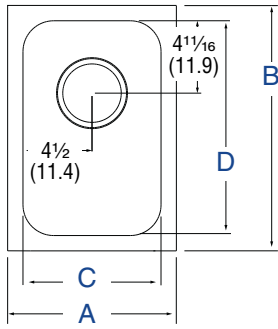

Technical Services: 800.628.0832
Technical Services Fax: 920.459.5462

UNDERMOUNT/WELDED-IN SINKS**DIMENSIONS** (inches (cm))**Single Bowl**

Top View

Top View - 10101-1

Top View - 16141-1

Double Bowl

Top View

Triple Bowl

Top View

Front View - All

SPECIFICATIONS

Item No.	Number of Bowls	Gauge	Overall Dimensions (A x B)	Bowl Dimensions (C x D)	Bowl Depth (E)	Drain Diameter	Case Lot	Case Weight LB (KG)
9101-1	Single	20	11 x 16 (27.9 x 40.6)	9 x 14 (22.9 x 35.6)	9¼ (23.5)	3½ (8.9)	4	16 (7.3)
10101-0*	Single	20	12 x 16 (30.5 x 40.6)	10 x 14 (25.4 x 35.6)	9¼ (23.5)	3½ (8.9)	4	16 (7.3)
10101-1	Single	20	12 x 16 (30.5 x 40.6)	10 x 14 (25.4 x 35.6)	9¼ (23.5)	3½ (8.9)	4	16 (7.3)
12101-1	Single	20	14 x 16 (35.6 x 40.6)	12 x 14 (30.5 x 35.6)	9¼ (23.5)	3½ (8.9)	2	13 (5.9)
9102-1	Double	20	21 x 16 (53.3 x 40.6)	9 x 14 (22.9 x 35.6)	9¼ (23.5)	3½ (8.9)	1	12 (5.4)
10102-1	Double	20	23 x 16 (58.4 x 40.6)	10 x 14 (25.4 x 35.6)	9¼ (23.5)	3½ (8.9)	1	12 (5.4)
12102-1	Double	20	27 x 16 (68.6 x 40.6)	12 x 14 (30.5 x 35.6)	9¼ (23.5)	3½ (8.9)	1	14 (6.4)
9103-1	Triple	20	31 x 16 (78.7 x 40.6)	9 x 14 (22.9 x 35.6)	9¼ (23.5)	3½ (8.9)	1	17 (7.7)
10103-1	Triple	20	34 x 16 (86.4 x 40.6)	10 x 14 (25.4 x 35.6)	9¼ (23.5)	3½ (8.9)	1	17 (7.7)
12103-1	Triple	20	40 x 16 (101.6 x 40.6)	12 x 14 (30.5 x 35.6)	9¼ (23.5)	3½ (8.9)	1	23 (10.4)
12121-1	Single	18	14 x 16 (35.6 x 40.6)	12 x 14 (30.5 x 35.6)	12 (30.5)	3½ (8.9)	2	13 (5.9)
16141-1	Single	18	18 x 21 (45.7 x 53.3)	16 x 19 (40.6 x 48.3)	14 (35.6)	3½ (8.9)	1	16 (7.3)
12122-1	Double	18	27 x 16 (68.6 x 40.6)	12 x 14 (30.5 x 35.6)	12 (30.5)	3½ (8.9)	1	15.7 (7.1)
12123-1	Triple	18	40 x 16 (101.6 x 40.6)	12 x 14 (30.5 x 35.6)	12 (30.5)	3½ (8.9)	1	25.5 (11.6)
12123-2	Triple	18	40 x 16 (101.6 x 40.6)	12 x 14 (30.5 x 35.6)	12 (30.5)	2 (5.1)	1	28 (12.7)