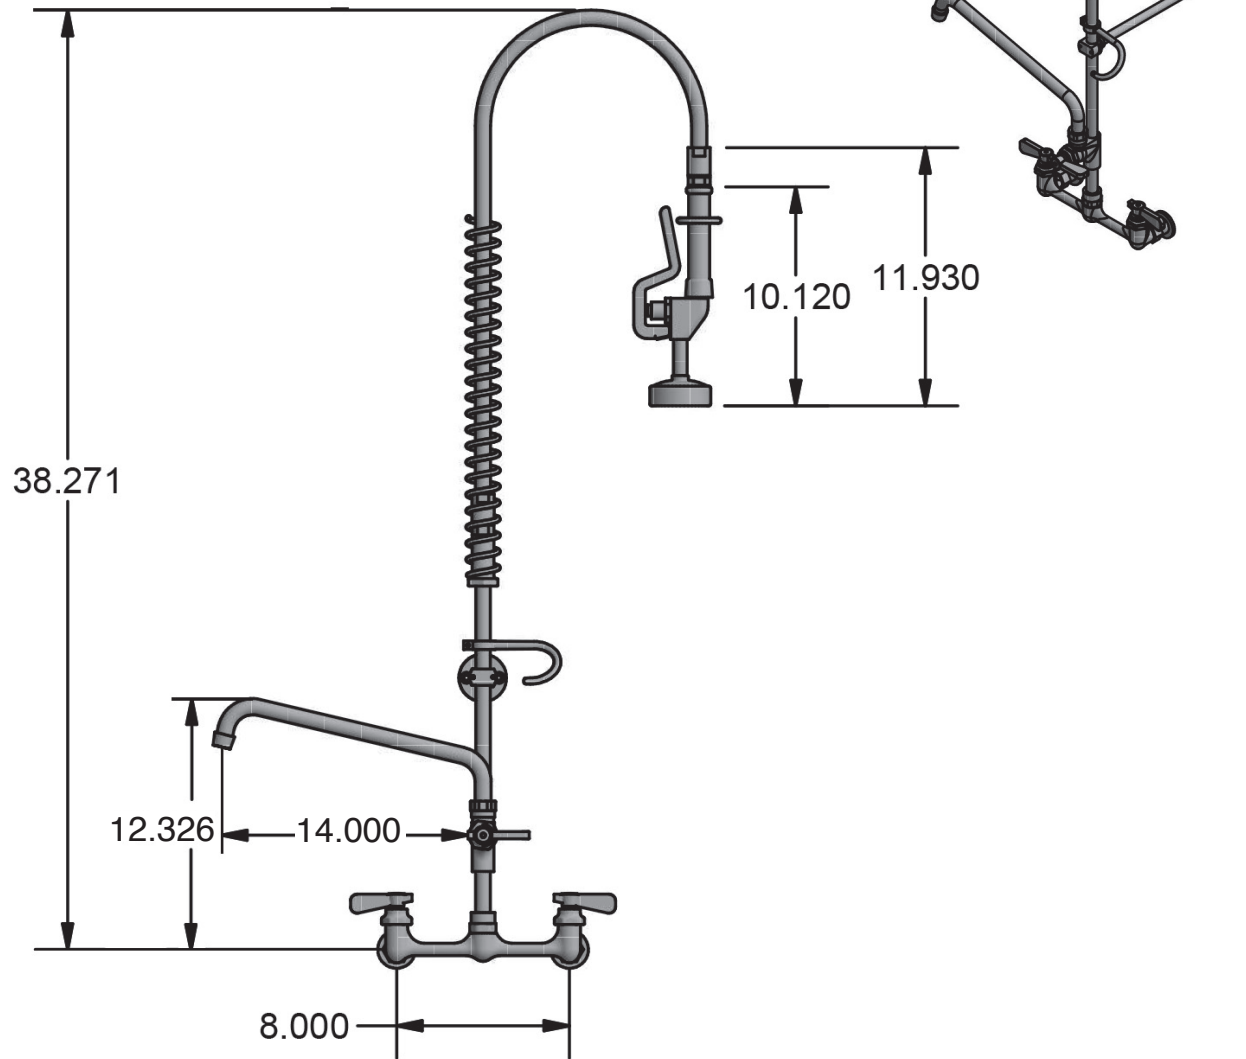

Use your smart phone to scan the above QR code to visit our website: www.bk-resources.com

8" Value Splash Mount Pre-Rinse

Model: BKF-VSMPR-WB-AF14-G, Lead Free

Product Specifications:

- Triple-Ply Hose Rated to 300 PSI
- 12" Wall Bracket
- 1/4 Turn Ceramic Cartridges
- Color Coded Hot & Cold Indicators
- 1/2" Female Inlets
- Add-A-Faucet with 14" Swing Spout
- 1 Year Warranty

Certifications:

PRODUCT SPECIFICATION SHEET

RESOURCES

8" Value Splash Mount Pre-Rinse

Model: BKF-VSMPR-WB-AF14-G, Lead Free

Exploded Parts Detail:

Diagram #	Qty	Part Number	Description
1	1	BK-PRV-1-G	1.0 GPM Spray Head
2	1	BKH-HANDLE	Pre-Rinse Spray Handle
3	1	BKH-44-G	Spray Hose
4	1	BK-PR-SPRING	Hose Spring
5	1	BK-PR-SPR	Hose Retainer
6	1	BK-PR-SHR	Spray Valve Retainer
7	1	BK-PR-WB	Wall Bracket
8	1	BK-PR-18RP-G	18" Riser Pipe
9	1	BKF-AF-14-G	Add-A-Faucet w/ 14" Spout
10	1	BK-PR-ADP	Pre-Rinse Adapter
11	1	BKF-8W-XX-G	Faucet Body