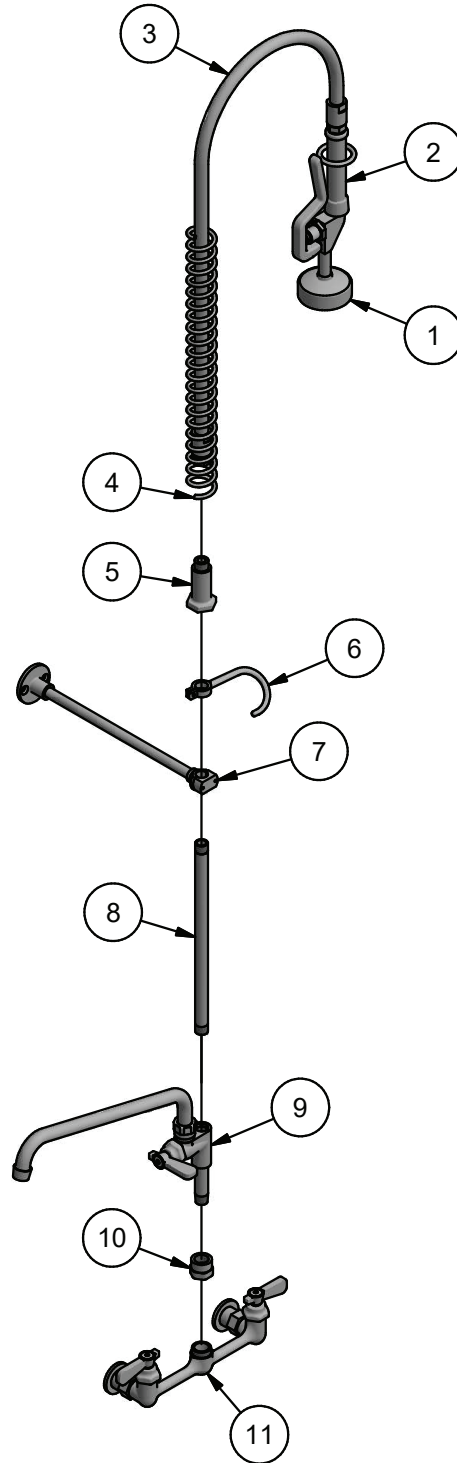

Use your smart phone to scan the above QR code to visit our website: www.bk-resources.com

8" Value Splash Mount Pre-Rinse

Model: BKF-VSMPR-WB-AF14-G, Lead Free

Product Specifications:

- Triple-Ply Hose Rated to 300 PSI
- 12" Wall Bracket
- 1/4 Turn Ceramic Cartridges
- Color Coded Hot & Cold Indicators
- 1/2" Female Inlets
- Add-A-Faucet with 14" Swing Spout
- 1 Year Warranty

Certifications:

PRODUCT SPECIFICATION SHEET

RESOURCES

8" Value Splash Mount Pre-Rinse

Model: BKF-VSMPR-WB-AF14-G, Lead Free

Exploded Parts Detail:

Diagram #	Qty	Part Number	Description
1	1	BK-PRV-1-G	1.0 GPM Spray Head
2	1	BKH-HANDLE	Pre-Rinse Spray Handle
3	1	BKH-44-G	Spray Hose
4	1	BK-PR-SPRING	Hose Spring
5	1	BK-PR-SPR	Hose Retainer
6	1	BK-PR-SHR	Spray Valve Retainer
7	1	BK-PR-WB	Wall Bracket
8	1	BK-PR-18RP-G	18" Riser Pipe
9	1	BKF-AF-14-G	Add-A-Faucet w/ 14" Spout
10	1	BK-PR-ADP	Pre-Rinse Adapter
11	1	BKF-8W-XX-G	Faucet Body