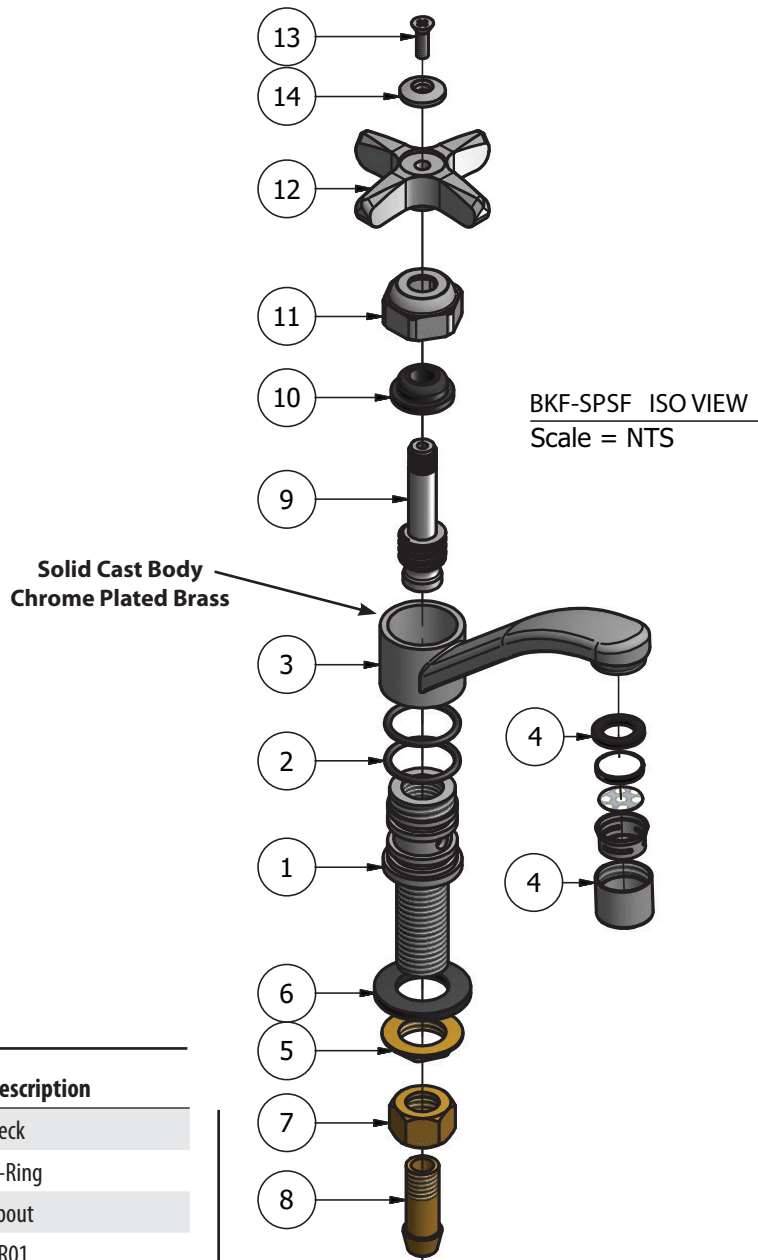

Use your smart phone to scan the above QR code to visit our website: www.bk-resources.com

Deck Mount Heavy Duty Single Valve Pantry Faucet

Model: BKF-SPSF-G, Lead Free

Options:

BKF-C414-VR
Vandal Resistant Aerator - .5 GPM

Product Specifications:

- Faucet Body Moves 360°
- Compression Valve
- High Polished Triple Dipped Chrome Finish
- Lead Free Compliant

Certifications:

Certified to NSF/ANSI 61 Section 9-G

PRODUCT SPECIFICATION SHEET

RESOURCES

Deck Mount Heavy Duty Single Valve Pantry Faucet

Model: BKF-SPSF-G, Lead Free

Exploded Parts Detail:

Diagram #	Quantity	Part Number	Description
1	1		Neck
2	2	BKF-SPF-O-RING	O-Ring
3	1	BKF-SPT	Spout
4	1		ARO1
5	1	BKF-MN	Mounting Nut
6	1		Mounting Gasket
7	1		Brass Nut
8	1		Brass Fitting
9	1		Valve
10	1		Valve Seal
11	1		Valve Cap
12	1		Knob
13	1		Handle Screw
14	1		Handle Cap