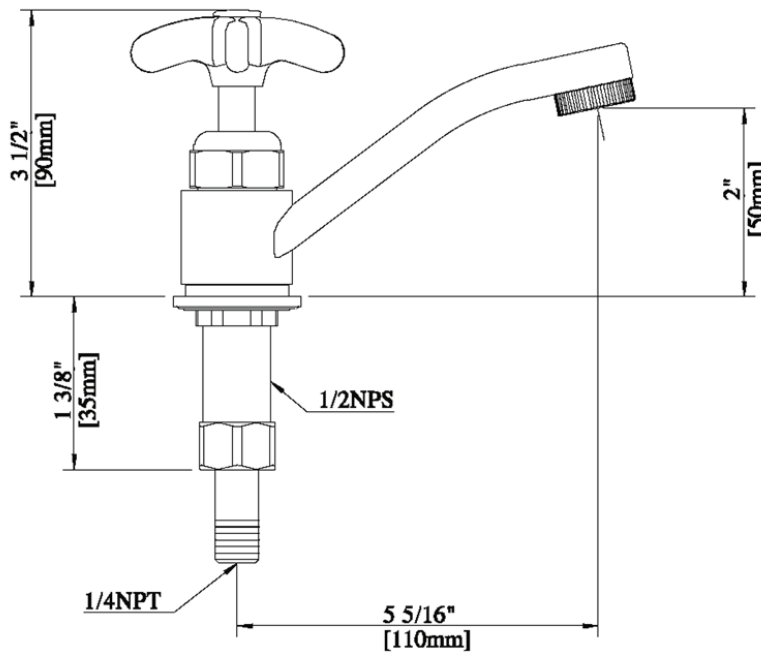

Use your smart phone to scan the above QR code to visit our website: www.bk-resources.com

Deck Mount Heavy Duty Single Valve Pantry Faucet

Model: BKF-SPSF-G, Lead Free

Options:

BKF-C414-VR
Vandal Resistant Aerator - .5 GPM

Product Specifications:

- Faucet Body Moves 360°
- Compression Valve
- High Polished Triple Dipped Chrome Finish
- Lead Free Compliant

Certifications:

Certified to NSF/ANSI 61 Section 9-G

PRODUCT SPECIFICATION SHEET

RESOURCES

Deck Mount Heavy Duty Single Valve Pantry Faucet

Model: BKF-SPSF-G, Lead Free

Exploded Parts Detail:

Diagram #	Quantity	Part Number	Description
1	1		Neck
2	2	BKF-SPF-O-RING	O-Ring
3	1	BKF-SPT	Spout
4	1		ARO1
5	1	BKF-MN	Mounting Nut
6	1		Mounting Gasket
7	1		Brass Nut
8	1		Brass Fitting
9	1		Valve
10	1		Valve Seal
11	1		Valve Cap
12	1		Knob
13	1		Handle Screw
14	1		Handle Cap