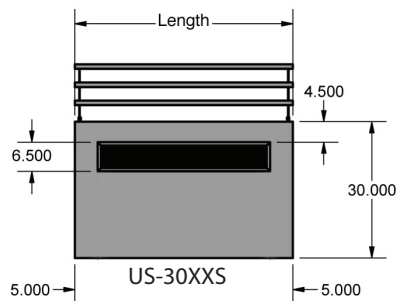

Enclosed Cabinet Base Urn Stand

Stainless Steel Cabinet Base Serving Counter with Urn Trough

Use your smart phone to scan the above QR code to visit our website:
www.bk-resources.com

Certifications:

Features:

- 34^{3/4}" Height
- Drop Shelf for Serving Trays
- Includes Adjustable Shelf
- 3-10 day lead time

Material:

- 14 Gauge Stainless Steel Top
- 18 ga. Stainless Steel Body
- Standard Stainless Steel Legs

Self Serve - Urn Trough on Tray Slide Side (l x w)	Base Model No Doors	Sliding Doors	Hinged Doors	Hinged Doors with Lock
30" x 48"	US-3048S	US-3048S-S	US-3048S-H	US-3048S-HL
30" x 60"	US-3060S	US-3060S-S	US-3060S-H	US-3060S-HL
30" x 72"	US-3072S	US-3072S-S	US-3072S-H	US-3072S-HL

Cashier Serve - Urn Trough on Door Side (l x w)	Base Model No Doors	Sliding Doors	Hinged Doors	Hinged Doors with Lock
30" x 48"	US-3048C	US-3048C-S	US-3048C-H	US-3048C-HL
30" x 60"	US-3060C	US-3060C-S	US-3060C-H	US-3060C-HL
30" x 72"	US-3072C	US-3072C-S	US-3072C-H	US-3072C-HL