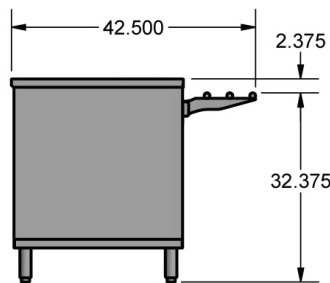

Enclosed Cabinet Base Urn Stand

Stainless Steel Cabinet Base Serving Counter with Urn Trough

Use your smart phone to scan the above QR code to visit our website:
www.bk-resources.com

Certifications:

Features:

- 34^{3/4}" Height
- Drop Shelf for Serving Trays
- Includes Adjustable Shelf
- 3-10 day lead time

Material:

- 14 Gauge Stainless Steel Top
- 18 ga. Stainless Steel Body
- Standard Stainless Steel Legs

Self Serve - Urn Trough on Tray Slide Side (l x w)	Base Model No Doors	Sliding Doors	Hinged Doors	Hinged Doors with Lock
30" x 48"	US-3048S	US-3048S-S	US-3048S-H	US-3048S-HL
30" x 60"	US-3060S	US-3060S-S	US-3060S-H	US-3060S-HL
30" x 72"	US-3072S	US-3072S-S	US-3072S-H	US-3072S-HL

Cashier Serve - Urn Trough on Door Side (l x w)	Base Model No Doors	Sliding Doors	Hinged Doors	Hinged Doors with Lock
30" x 48"	US-3048C	US-3048C-S	US-3048C-H	US-3048C-HL
30" x 60"	US-3060C	US-3060C-S	US-3060C-H	US-3060C-HL
30" x 72"	US-3072C	US-3072C-S	US-3072C-H	US-3072C-HL