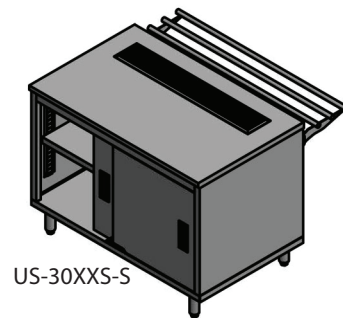

Enclosed Cabinet Base Urn Stand

Stainless Steel Cabinet Base Serving Counter with Urn Trough

Use your smart phone to scan the above QR code to visit our website:
www.bk-resources.com

Certifications:

Features:

- 34^{3/4}" Height
- Drop Shelf for Serving Trays
- Includes Adjustable Shelf
- 3-10 day lead time

Material:

- 14 Gauge Stainless Steel Top
- 18 ga. Stainless Steel Body
- Standard Stainless Steel Legs

Self Serve - Urn Trough on Tray Slide Side (l x w)	Base Model No Doors	Sliding Doors	Hinged Doors	Hinged Doors with Lock
30" x 48"	US-3048S	US-3048S-S	US-3048S-H	US-3048S-HL
30" x 60"	US-3060S	US-3060S-S	US-3060S-H	US-3060S-HL
30" x 72"	US-3072S	US-3072S-S	US-3072S-H	US-3072S-HL

Cashier Serve - Urn Trough on Door Side (l x w)	Base Model No Doors	Sliding Doors	Hinged Doors	Hinged Doors with Lock
30" x 48"	US-3048C	US-3048C-S	US-3048C-H	US-3048C-HL
30" x 60"	US-3060C	US-3060C-S	US-3060C-H	US-3060C-HL
30" x 72"	US-3072C	US-3072C-S	US-3072C-H	US-3072C-HL