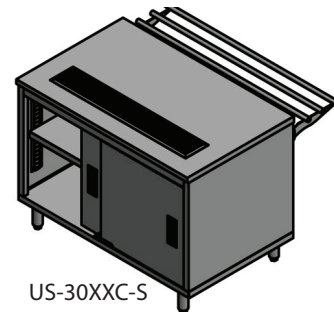

US-30XXC-S