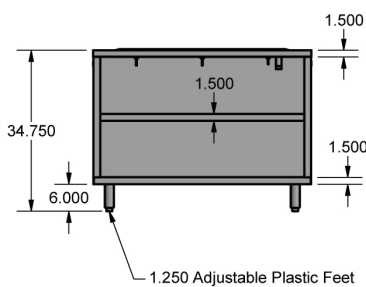

PRODUCT DATA SHEET

BK RESOURCES