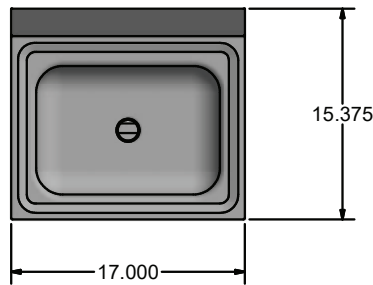

### Material:

- T-304 Heavy Gauge Stainless Steel

Part Number	Unit Size (w x d)	Bowl Dim. (l x w x d)	Faucet / Spout Mounting	Included Faucet	Drain Size
BKHS-W-1410-PED	17" x 15 3/8"	14" x 10" x 5"	1 Hole Splash	-	2"
BKHS-W-1410-PED-P-G	17 6/8" x 15 3/8"	14" x 10" x 5"	1 Hole Splash	BKFBVSGS-G	2"

TOP VIEW  
Scale = 1:7

FRONT VIEW  
Scale = 1:7

SIDE VIEW  
Scale = 1:7

REAR VIEW  
Scale = 1:7

PRODUCT DATA SHEET

BK RESOURCES