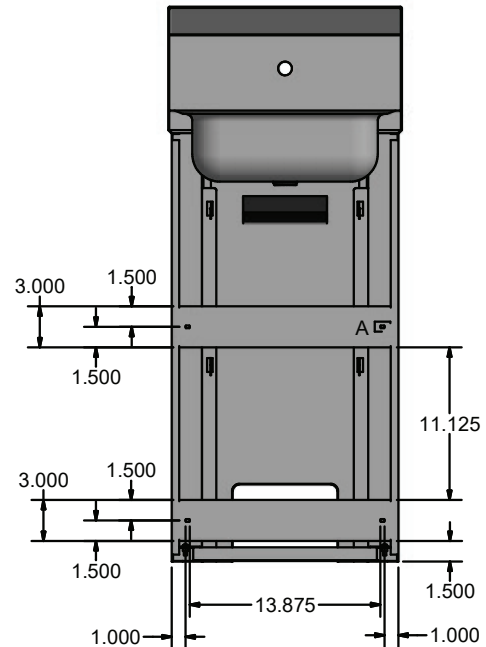

### Material:

- T-304 Heavy Gauge Stainless Steel

Part Number	Unit Size (w x d)	Bowl Dim. (l x w x d)	Faucet / Spout Mounting	Included Faucet	Drain Size
BKHS-W-1410-PED	17" x 15 3/8"	14" x 10" x 5"	1 Hole Splash	-	2"
BKHS-W-1410-PED-P-G	17 6/8" x 15 3/8"	14" x 10" x 5"	1 Hole Splash	BKFBVSGS-G	2"

TOP VIEW  
Scale = 1:7

FRONT VIEW  
Scale = 1:7

SIDE VIEW  
Scale = 1:7

REAR VIEW  
Scale = 1:7

PRODUCT DATA SHEET

BK RESOURCES