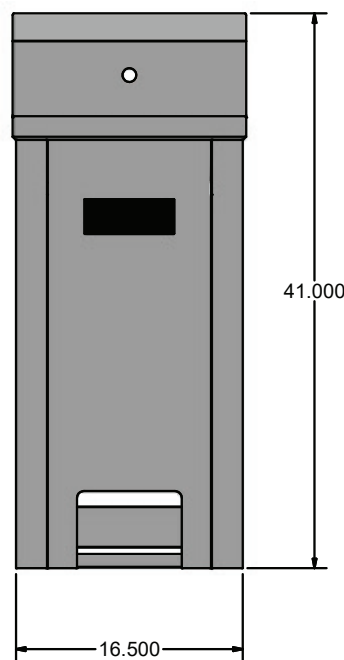

### Options:

- Upgrade Faucet

### Material:

- T-304 Heavy Gauge Stainless Steel

Part Number	Unit Size (w x d)	Bowl Dim. (l x w x d)	Faucet / Spout Mounting	Included Faucet	Drain Size
BKHS-W-1410-PED	17" x 15 3/8"	14" x 10" x 5"	1 Hole Splash	-	2"
BKHS-W-1410-PED-P-G	17 6/8" x 15 3/8"	14" x 10" x 5"	1 Hole Splash	BKFBVSGS-G	2"

TOP VIEW  
Scale = 1:7

FRONT VIEW  
Scale = 1:7

SIDE VIEW  
Scale = 1:7

REAR VIEW  
Scale = 1:7

PRODUCT DATA SHEET

BK RESOURCES