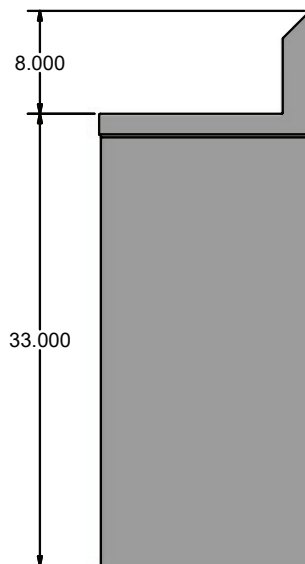

### Material:

- T-304 Heavy Gauge Stainless Steel

Part Number	Unit Size (w x d)	Bowl Dim. (l x w x d)	Faucet / Spout Mounting	Included Faucet	Drain Size
BKHS-W-1410-PED	17" x 15 3/8"	14" x 10" x 5"	1 Hole Splash	-	2"
BKHS-W-1410-PED-P-G	17 6/8" x 15 3/8"	14" x 10" x 5"	1 Hole Splash	BKFBVSGS-G	2"

TOP VIEW  
Scale = 1:7

FRONT VIEW  
Scale = 1:7

SIDE VIEW  
Scale = 1:7

REAR VIEW  
Scale = 1:7

PRODUCT DATA SHEET

BK RESOURCES