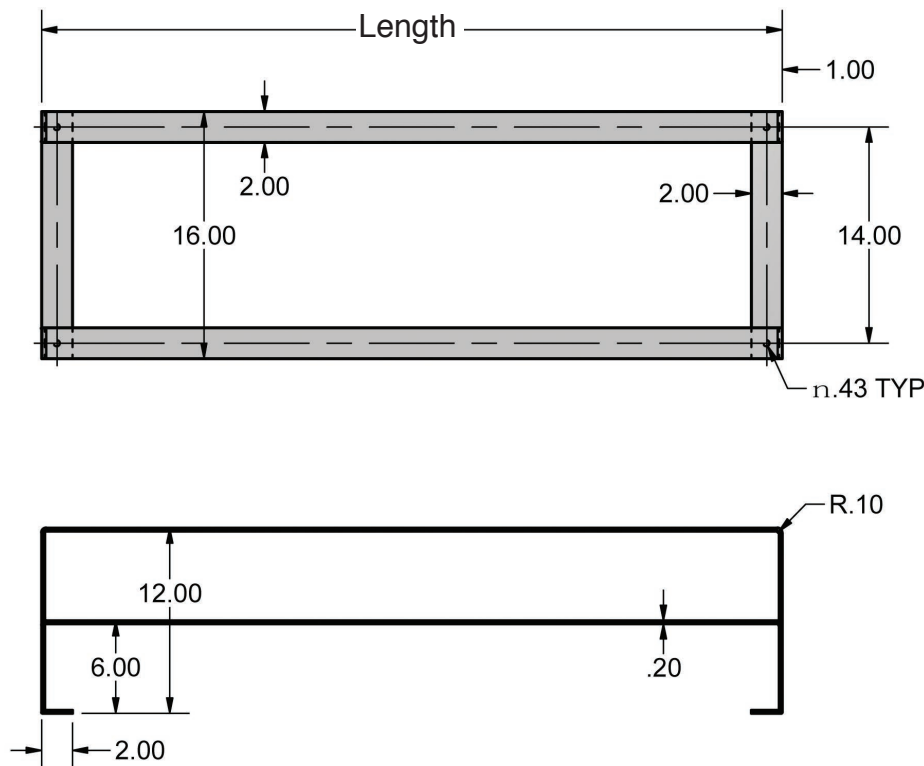

### Features:

- Includes 1 double prong pot hook (BKSSDPH) for every 12" of pot rack
- Top bar 12" (d), bottom bar 6" (d), 16" O.A. (h)

### Material:

- 2" T-304 Stainless Steel

Part Number	Length	Pot Hooks
BK-WPR2-48	48"	8
BK-WPR2-60	60"	10
BK-WPR2-72	72"	12

PRODUCT DATA SHEET

BK RESOURCES