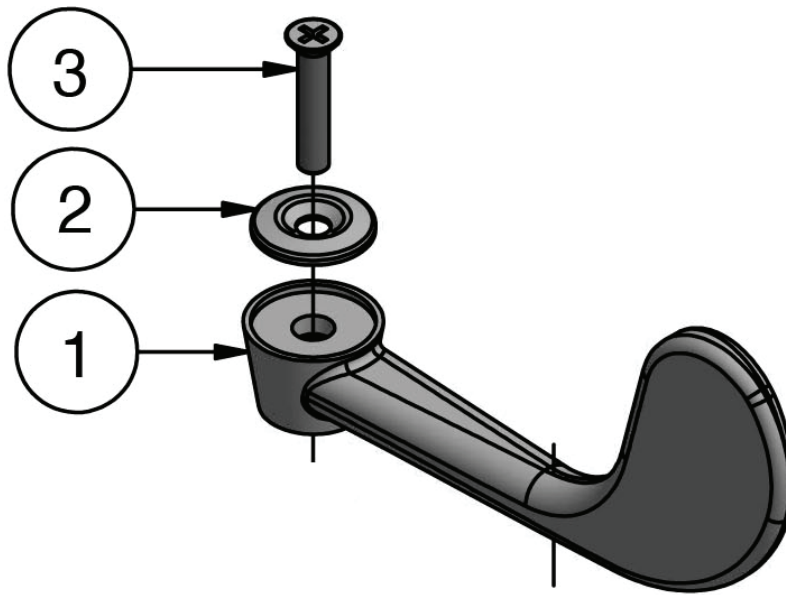

Use your smart phone to scan the above QR code to visit our website: www.bk-resources.com

Stainless Steel Wrist Blade Handles

Model: EVO-WBH

Product Specifications:

- Chrome Plated
- For ADA Applications
- 1 Year Warranty

Stainless Steel Wrist Blade Handles

Model: EVO-WBH

Exploded Parts Detail:

Diagram #	Quantity	Part Number	Description
1	2	EVO-WBH-HC	(1) RED & (1) BLUE Indicators
2	2	5mm-WBH-S	Screw
3	2	EVO-WBH	Wrist Blade Handle