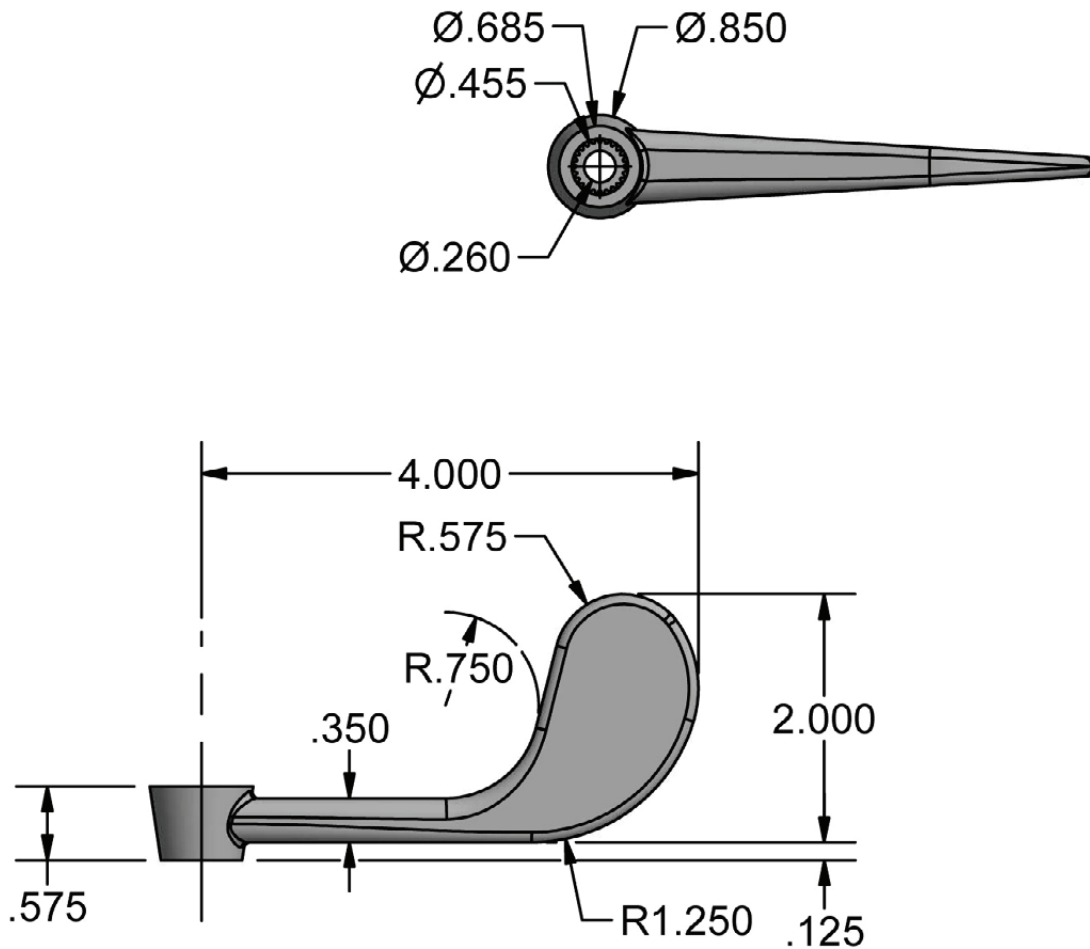

Use your smart phone to scan the above QR code to visit our website: www.bk-resources.com

Stainless Steel Wrist Blade Handles

Model: EVO-WBH

Product Specifications:

- Chrome Plated
- For ADA Applications
- 1 Year Warranty

Stainless Steel Wrist Blade Handles

Model: EVO-WBH

Exploded Parts Detail:

Diagram #	Quantity	Part Number	Description
1	2	EVO-WBH-HC	(1) RED & (1) BLUE Indicators
2	2	5mm-WBH-S	Screw
3	2	EVO-WBH	Wrist Blade Handle