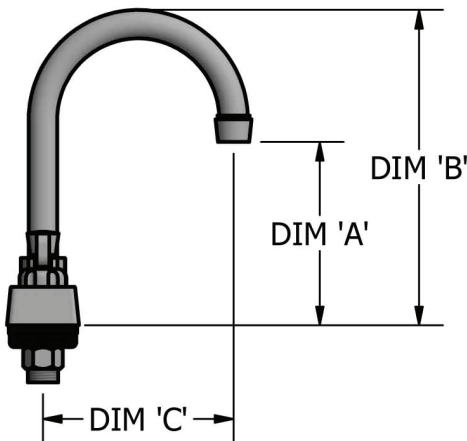

# 8" Deck Mount Stainless Steel Faucet with Gooseneck Spout

Model: EVO-8DM-XG

### Product Detail:

Model Number	DIM. A	DIM. B	DIM. C
EVO-8DM-4G	5.19"	9.06"	4.75"
EVO-8DM-5G	6.56"	10.31"	6.38"
EVO-8DM-8G	7.50"	12.38"	9.50"

### Product Specifications:

- T-304 Cast Stainless Steel
- 1/4 Turn Ceramic Cartridges
- Color Coded Hot & Cold Indicators
- Double O-Ring Spout Seal
- Stainless Steel Cover
- Integral Check Valve
- Lead Free Compliant
- 10 Year Warranty

### Exploded Parts Detail:

Diagram #	Quantity	Part Number	Description
1	2	EVO-8DM-HANDLE	Handle
2	1	EVO-8DM-BONNET	Valve Bonnet
3	1	EVO-8DM-VALVE	Ceramic Valve
4	1	EVO-8DM-BODY	Faucet Body
5	1	EVO-8DM-MN	Mounting Nut
6	2	EVO-8DM-CF	Compression Fitting
7	2	EVO-8DM-CN	Compression Nut