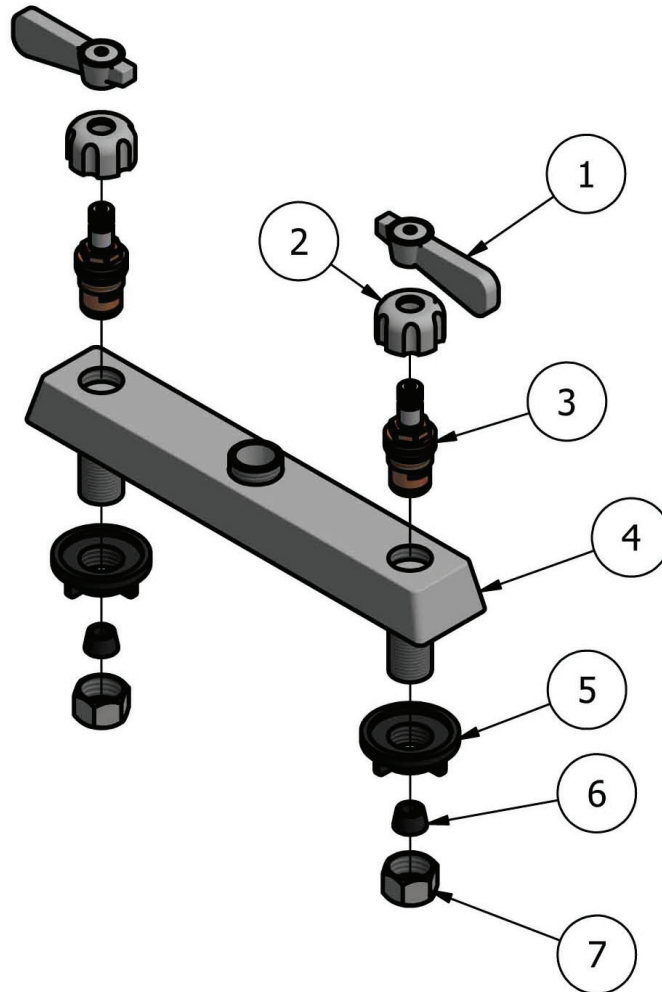

### Product Specifications:

- T-304 Cast Stainless Steel
- 1/4 Turn Ceramic Cartridges
- Color Coded Hot & Cold Indicators
- Double O-Ring Spout Seal
- Stainless Steel Cover
- Integral Check Valve
- Lead Free Compliant
- 10 Year Warranty

# 8" Deck Mount Stainless Steel Faucet with Gooseneck Spout

Model: EVO-8DM-XG

### Exploded Parts Detail:

Diagram #	Quantity	Part Number	Description
1	2	EVO-8DM-HANDLE	Handle
2	1	EVO-8DM-BONNET	Valve Bonnet
3	1	EVO-8DM-VALVE	Ceramic Valve
4	1	EVO-8DM-BODY	Faucet Body
5	1	EVO-8DM-MN	Mounting Nut
6	2	EVO-8DM-CF	Compression Fitting
7	2	EVO-8DM-CN	Compression Nut