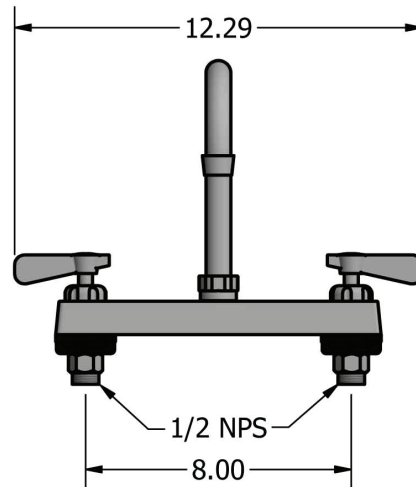

# 8" Deck Mount Stainless Steel Faucet with Gooseneck Spout

Model: EVO-8DM-XG

### Product Detail:

Model Number	DIM. A	DIM. B	DIM. C
EVO-8DM-4G	5.19"	9.06"	4.75"
EVO-8DM-5G	6.56"	10.31"	6.38"
EVO-8DM-8G	7.50"	12.38"	9.50"

### Product Specifications:

- T-304 Cast Stainless Steel
- 1/4 Turn Ceramic Cartridges
- Color Coded Hot & Cold Indicators
- Double O-Ring Spout Seal
- Stainless Steel Cover
- Integral Check Valve
- Lead Free Compliant
- 10 Year Warranty

### Exploded Parts Detail:

Diagram #	Quantity	Part Number	Description
1	2	EVO-8DM-HANDLE	Handle
2	1	EVO-8DM-BONNET	Valve Bonnet
3	1	EVO-8DM-VALVE	Ceramic Valve
4	1	EVO-8DM-BODY	Faucet Body
5	1	EVO-8DM-MN	Mounting Nut
6	2	EVO-8DM-CF	Compression Fitting
7	2	EVO-8DM-CN	Compression Nut