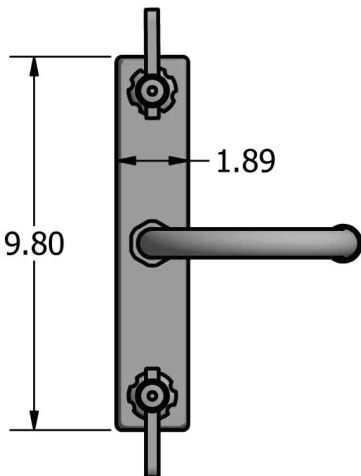

# 8" Deck Mount Stainless Steel Faucet with Gooseneck Spout

Model: EVO-8DM-XG

### Product Detail:

Model Number	DIM. A	DIM. B	DIM. C
EVO-8DM-4G	5.19"	9.06"	4.75"
EVO-8DM-5G	6.56"	10.31"	6.38"
EVO-8DM-8G	7.50"	12.38"	9.50"

### Product Specifications:

- T-304 Cast Stainless Steel
- 1/4 Turn Ceramic Cartridges
- Color Coded Hot & Cold Indicators
- Double O-Ring Spout Seal
- Stainless Steel Cover
- Integral Check Valve
- Lead Free Compliant
- 10 Year Warranty