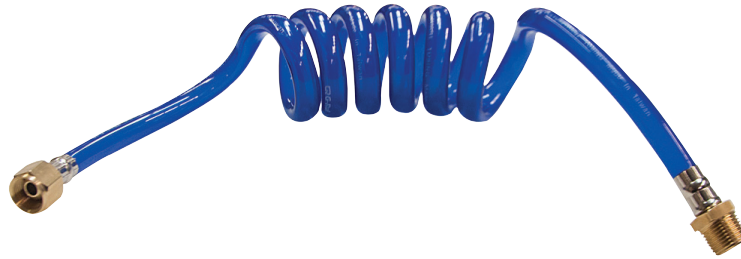

Water Supply Lines

Model: WSL-XXXX

Use your smart phone to scan the above QR code to visit our website: www.bk-resources.com

Certifications:

Features:

- Will not kink or crack
- Operating range of -40°F to 160°F,
- Allows for easy mobility for cleaning and maintenance
- Great for ice machines, coffee makers, beverage dispensing equipment, steamers, combi ovens, and drain lines

Options: (Included in Kits)

- Quick Disconnect - 1 Year Warranty
- 90° Male to Male Elbow - 1 Year Warranty
- 90° Male to Female Elbow - 1 Year Warranty

Inside Diameter	Length	Water Line Only
1/4"	48"	WSL-2548
1/4"	72"	WSL-2572
3/8"	48"	WSL-3848
3/8"	72"	WSL-3872
1/2"	48"	WSL-5048
1/2"	72"	WSL-5072

**Water Supply Line Kit
WSL-XXXX-WLK1**

- Includes:
- Water Line
 - Male to Female Adapter

**Water Supply Line Kit
WSL-XXXX-WLK2**

- Includes:
- Water Line
 - Male to Male Adapter

**Water Supply Line Kit
WSL-XXXX-WLK3**

- Includes:
- Water Line
 - Male to Female Adapter
 - Quick Disconnect

**Water Supply Line Kit
WSL-XXXX-WLK4**

- Includes:
- Water Line
 - Male to Male Adapter
 - Quick Disconnect

PRODUCT DATA SHEET

RESOURCES