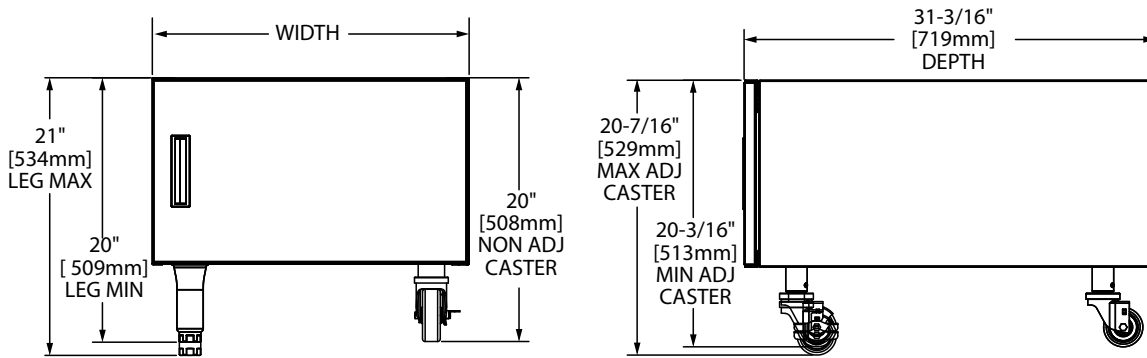

Specifications

BRL-STD: Shall be open frame stand models for G/GF broilers. Model _____ with stainless steel frame and legs, with adjustable feet. Broiler width x 31-3/16" (792 mm) deep x 20-5/16" (516 mm) high.

BRL-CAB: Shall be modular closed cabinets. Model _____ with stainless steel front and sides, aluminized interiors, 6" (152 mm) high chrome legs with adjustable feet. Base size: Broiler width x 31-3/16" (792 mm) deep x 21" (534 mm) high.

NOTE: Broilers supplied with casters must be installed with an approval restraining device.

G/GF Series Range Match Char-Broiler Equipment Stands

G24-BRL-STD

G24-BRL-CAB

Model Number	Description	Use With Broiler Model	Cu. Ft.	Ship Weight Lb/ Kg
G18-BRL-STD	Floor Stand 18" (456mm) Wide	G18-BRL & GF18-BRL	5	30/14
G24-BRL-STD	Floor Stand 24" (610mm) Wide	G24-BRL & GF24-BRL	5	40/18
G30-BRL-STD	Floor Stand 30" (762mm) Wide	G30-BRL & GF30-BRL	5	50/23
G36-BRL-STD	Floor Stand 36" (914mm) Wide	G36-BRL & GF36-BRL	5	60/27
G48-BRL-STD	Floor Stand 48" (1219mm) Wide	G48-BRL	5	70/32
G18-BRL-CAB	Closed Cabinet - 18" (457mm) Wide	G18-BRL & GF18-BRL	15	40/18
G24-BRL-CAB	Closed Cabinet - 24" (610mm) Wide	G24-BRL & GF24-BRL	15	40/18
G30-BRL-CAB	Closed Cabinet - 30" (762mm) Wide	G30-BRL & GF30-BRL	22	50/23
G36-BRL-CAB	Closed Cabinet - 36" (914mm) Wide	G36-BRL & GF36-BRL	22	50/23
G48-BRL-CAB	Closed Cabinet - 48" (1219mm) Wide	G48-BRL	37	75/34