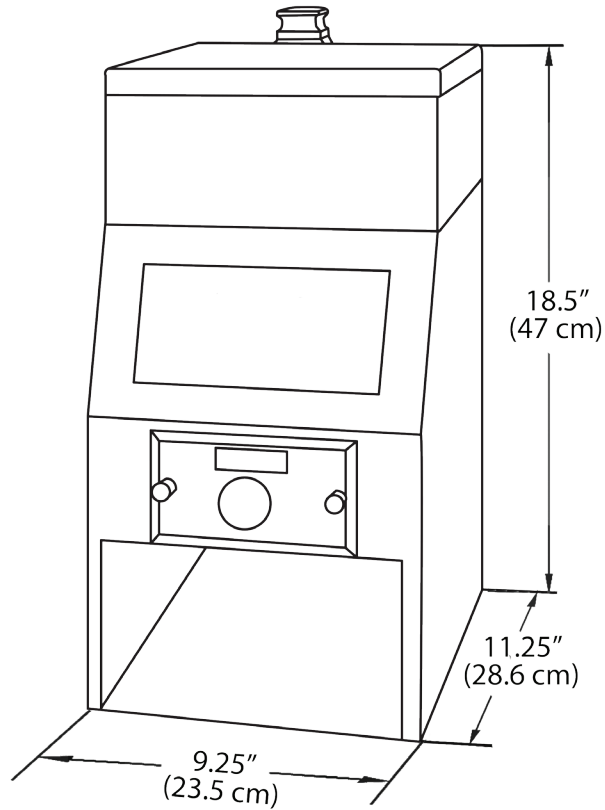

Models & Dimensions

Ground Coffee Dispensers

model A

Specifications

Model	Description	Portion Control Size	Product Dimensions (H x W X D)	Ship Weight
Model A (078650L)	Dispenses directly into a brew basket up to 8.75" (22 cm) in diameter.	1.5 - 3.25 oz. (44.4 ml - 96.1 ml)	18.5" x 9.25" x 11.25" (47 cm x 23.5 cm x 28.6 cm)	13 lbs. (5.9 kg)

Grindmaster-Cecilware™ 4003 Collins Lane, Louisville, KY 40245 USA

Tel: +1.502.425.4776 / 800.695.4500 (USA & Canada only) • Fax: +1.502.425.4664 • www.gmcw.com • Email: info@gmcw.com