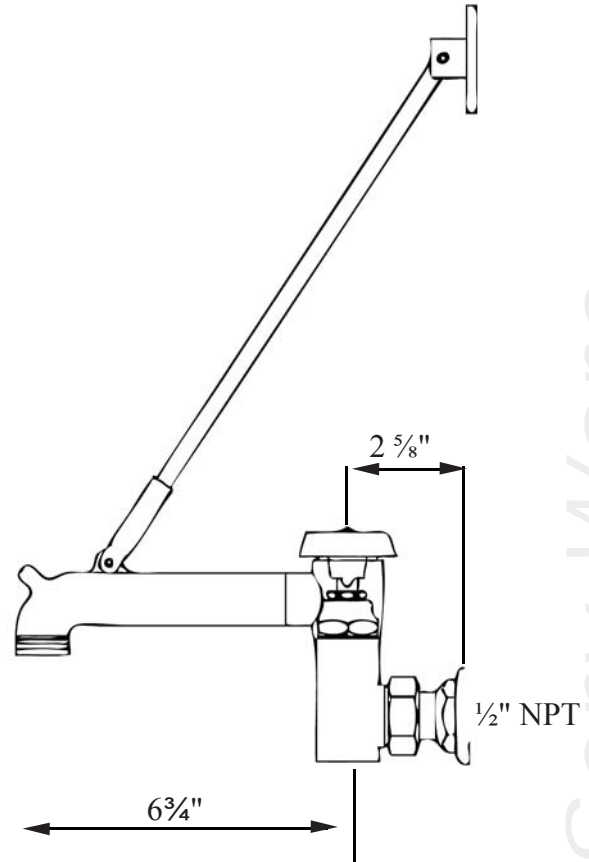

Item# _____

Project: _____

Qty: _____

Mop Sink Service Faucet

Serv-Ware

<i>Model</i>	<i>Description</i>	<i>Weight / lbs.</i> (Shipping)
SF1000-CWP	Service Faucet	6.75

Serv-Ware
www.servware.com

Phone: (800).768.5953

Fax: (800).976.1299

Revised 2/15