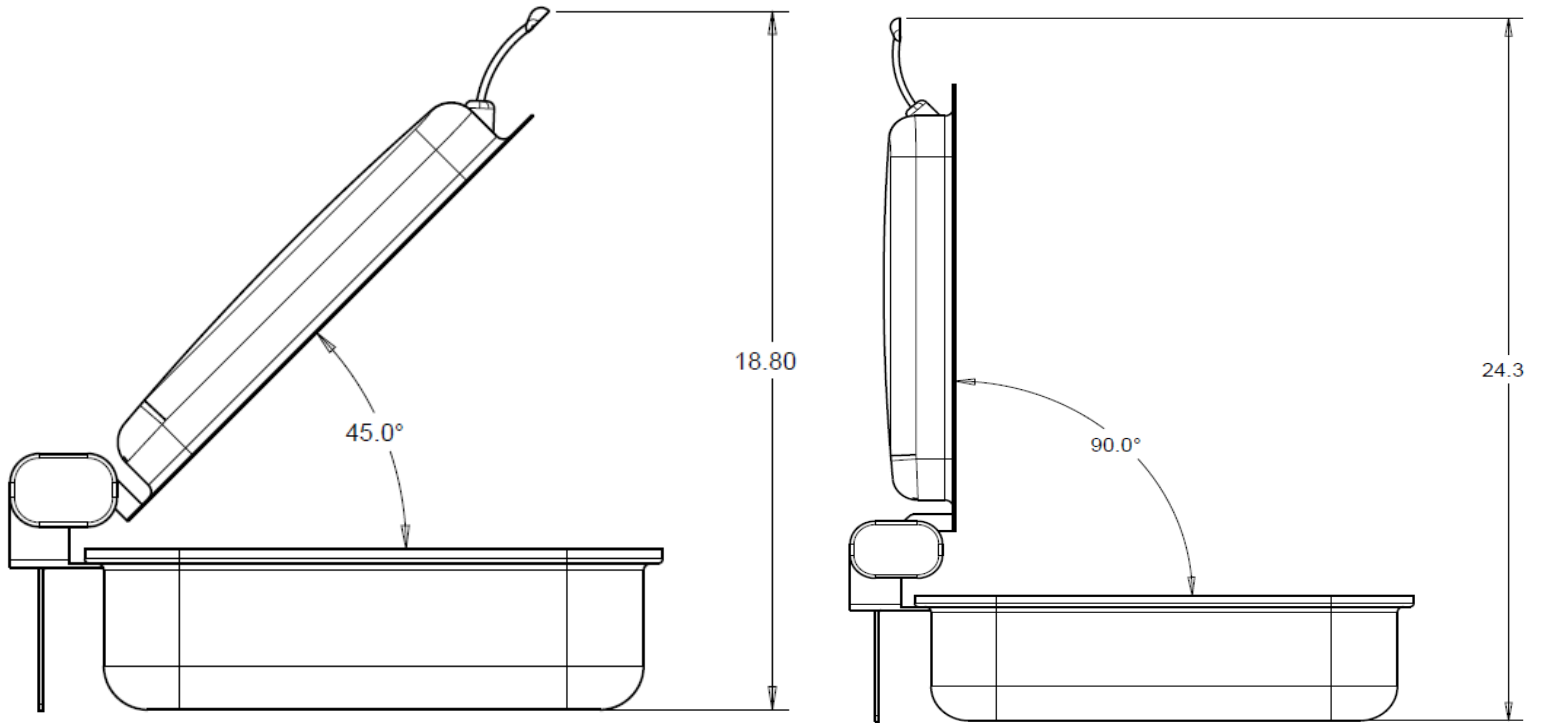

2374-6 Rectangular Induction Buffet Server

www.springusa.com

Spring USA®
The Evolution of Intelligent Design™

(1) 630-527-8600