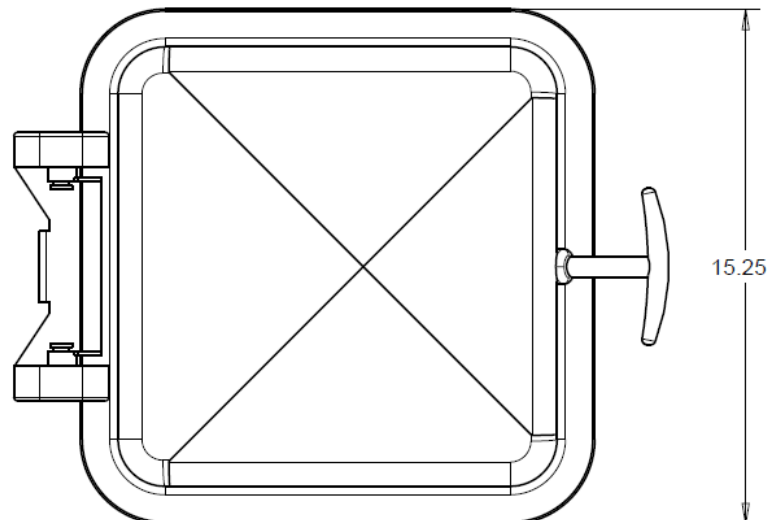

2374-6 Rectangular Induction Buffet Server

www.springusa.com

Spring USA®
The Evolution of Intelligent Design™

(1) 630-527-8600