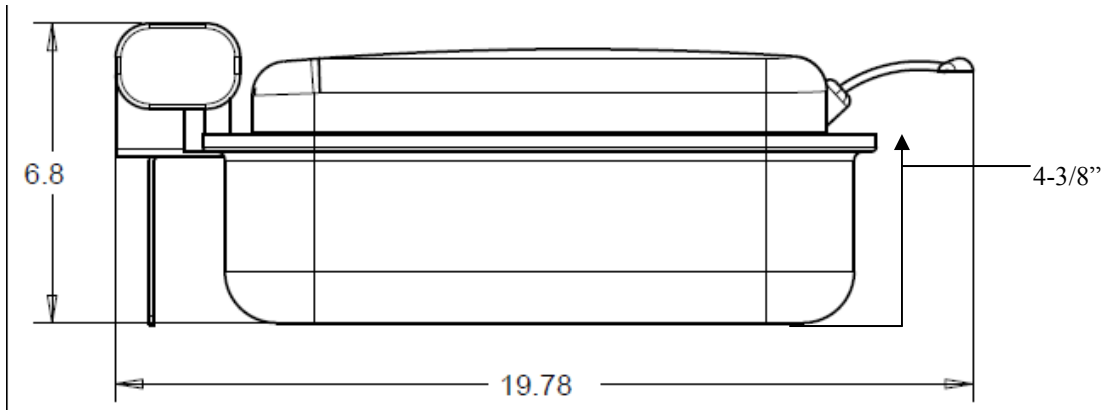

2374-6 Rectangular Induction Buffet Server

www.springusa.com

Spring USA®
The Evolution of Intelligent Design™

(1) 630-527-8600