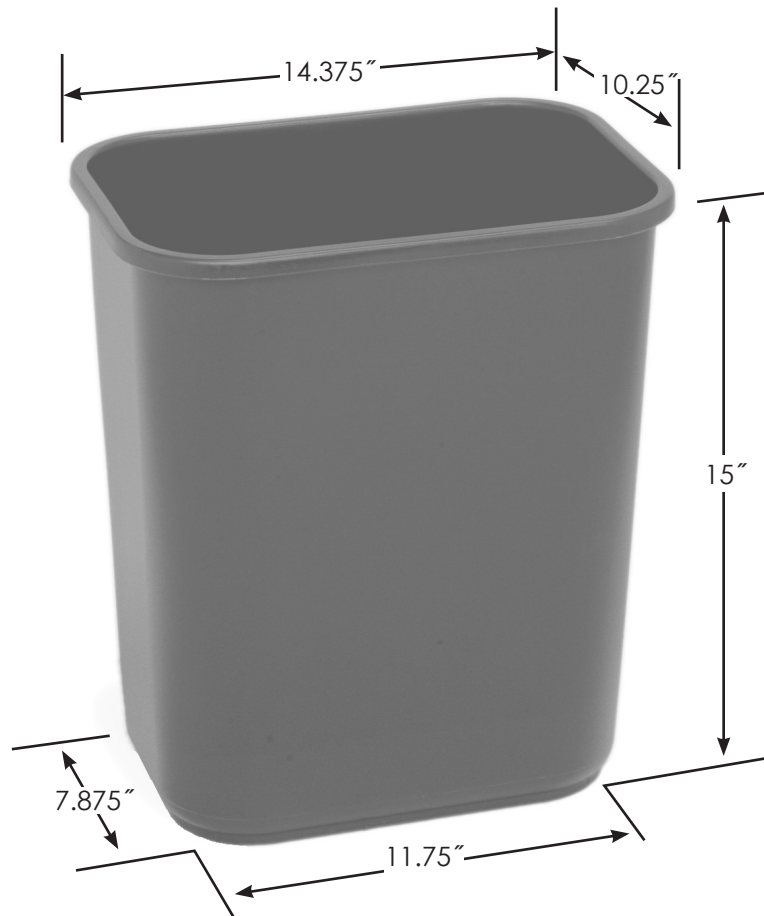

Desk-Side Plastic Wastebasket - Medium

Detailed Description:	#2818 Plastic Wastebasket
Material:	Linear Low Density Polyethylene
Capacity:	28-1/8 quarts (US)
Available Colors:	Beige, Black, Brown, Green, Grey, Recycle Blue
Carton Quantity:	12 Each / Carton
Shipping Weight:	18.00 lbs.
Carton Cube:	2.74 ft.
Modular Quantity:	12 Cartons / Mod
TI x HI:	12 x 1