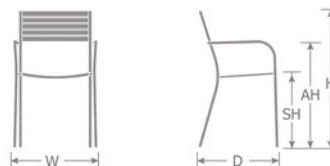

DETAILS

H	W	D	SH	AH	Lbs
33"	20.5"	21"	18"	26"	14

Outdoor/Indoor Stacking Armchair

E-coated powder coat finish

Frame: Square Tube Steel

Seat/Back: Steel & Teak Slats

Stackability: 6

SHIPPING

Master Pack Quantity: 4

Master Pack Dimensions: 39"x26"x22"

Master Pack Weight: 67 Lbs.

Density: 5.9

Master Cartons/Pallet: 6

Freight Class: 150

FOB: PA 17042

Quick Ship Finishes: