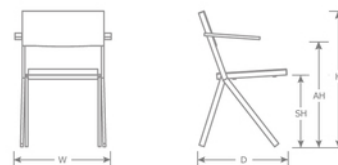

DETAILS

H	W	D	SH	AH	Lbs
30.5"	22.5"	20.5"	18"	26"	16

Download Collection Brochure [HERE](#)

Outdoor/Indoor Stacking Armchair

E-coated powder coat finish

Advanced Collection

Frame: Steel

Seat/Back: Aluminum

Stackability: 10

SHIPPING

Master Pack Quantity: 4

Master Pack Dimensions: 21.5"x29"x40"

Master Pack Weight: 73 Lbs.

FOB: PA 17042

Special Order Ship Finishes:

- 
 22 A/Iron
- 
 23 A/White
- 
 24 A/Black
- 
 26 A/Maple Red
- 
 50 A/Cherry
- 
 72 A/Cloud Grey
- 
 86 A/Corten