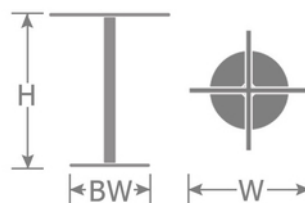

DETAILS

H	W	BW	Lbs
28.75"	21.5"	16"	22

Outdoor/Indoor Table Base

max top size 24" dia.

*Table tops sold separately

Please download our Table Top & Base Fit Guide for proper top & base selection.

Fit guide located under MORE INFO tab.

E-coated powder coat finish

Made in Italy

Frame: Tubular Steel

Top: Steel

Base: Solid Steel

Assembly Required: Yes

SHIPPING

Master Pack Quantity:	1
Master Pack Dimensions:	30"x25"x5"
Master Pack Weight:	26 Lbs.
Density:	13
Master Cartons/Pallet:	15
Freight Class:	92.5
FOB:	PA 17042