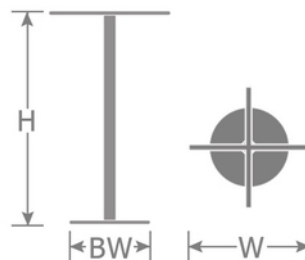

DETAILS

H	W	BW	Lbs
40.75"	21.5"	16"	25

Outdoor/Indoor Bar Table Base

max top size 24" dia.

*Table tops sold separately

E-coated powder coat finish

Made in Italy

Frame: Tubular Steel