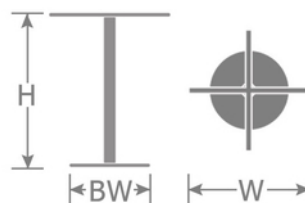

DETAILS

H	W	BW	Lbs
28.75"	29.5"	20"	32

Outdoor/Indoor Table Base

max top size 36"dia/32" sq.

\*Table tops sold separately

E-coated powder coat finish

Made in Italy

Frame: Tubular Steel