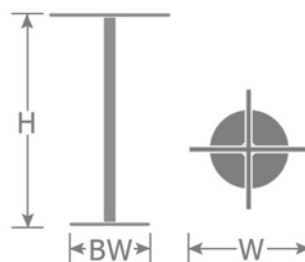

DETAILS

| H | W | BW | Lbs |
|--------|-------|-----|-----|
| 40.75" | 21.5" | 20" | 33 |

Outdoor/Indoor Bar Table Base

Fits 28" - 32" DIA top / 24" -28" SQ top

*Table tops sold separately

E-coated powder coat finish

Made in Italy

Frame: Tubular Steel

Top: Steel

Base: Solid Steel

Assembly Required: Yes

SHIPPING

| | |
|-------------------------|------------|
| Master Pack Quantity: | 1 |
| Master Pack Dimensions: | 42"x25"x6" |
| Master Pack Weight: | 32 Lbs. |
| Density: | 11 |
| Master Cartons/Pallet: | 10 |
| Freight Class: | 100 |
| FOB: | PA 17042 |