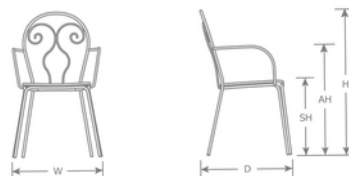

DETAILS

H	W	D	SH	AH	Lbs
34.5"	21.5"	21.5"	18"	24"	14.5

Outdoor/Indoor Stacking Armchair

E-coated powder coat finish

Frame: Wrought Iron

Seat/Back: Steel with Design Pattern

Stackability: 8

SHIPPING

Master Pack Quantity: 4

Master Pack Dimensions: 41"x27"x24"

Master Pack Weight: 68 Lbs.

Master Cartons/Pallet: 6

Freight Class: 150

FOB: PA 17042

Special Order Ship Finishes:

 16 A/Marine Blue	 17 A/Military Green	 22 A/Iron	 23 A/White	 26 A/Maple Red	 37 A/Moss Grey
 41 A/Bronze	 50 A/Cherry	 60 A/Green	 61 A/Blue	 62 A/Curry Yellow	 75 A/Dark Green