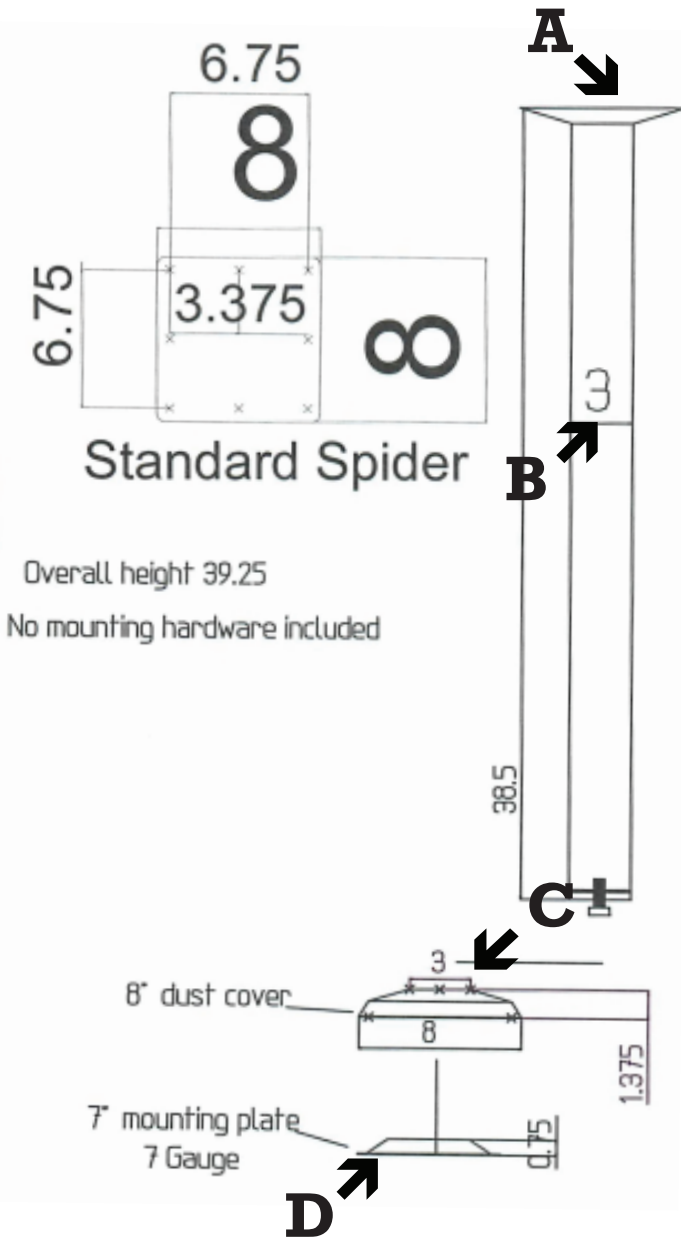

255 Welter Drive
 Monticello, IA 52310
 Phone: (877) 465-4344
 Fax: (877) 465-4042

www.oakstreetmfg.com

BAR HEIGHT BOLT DOWN BASE: BDB-BAR

- Constructed of stamped steel, powder coated in premium black wrinkle finish
- Labor-saver column and spider
- Easy two-piece construction: column attaches to mounting plate with metric bolt, lock washer and nut
- Spider attaches to tabletop with (8) 3/4" #10 screws
- Floor mounting hardware is not included
- Suggested base applications listed below
- F.O.B. Monticello, Iowa

SUGGESTED BASE APPLICATIONS

Square Tops	Round Tops
24" x 24" BDB-BAR	24" Round BDB-BAR

For other applications, please consult factory.

SPIDER (A)	COLUMN (B)	DUST COVER (C)	MOUNTING PLATE (D)
8" x 8" 11" DIAGONAL	3" WIDTH	3" TOP 8" BASE	7"
OVERALL HEIGHT: 39-1/4"			

BAR HEIGHT BOLT DOWN BASE: BDB-BAR