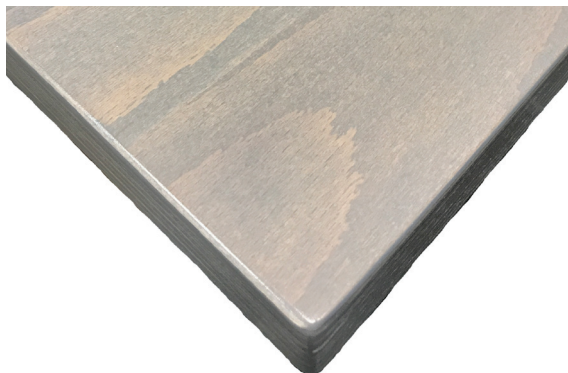

255 Welter Drive
 Monticello, IA 52310
 Phone: (877) 465-4344
 Fax: (877) 465-4042

www.oakstreetmfg.com

ECONOMY E*WOOD TABLE TOPS: EEO & EEB SERIES

- Engineered wood panel construction
- Available in Oak and Beech facings
- Economy tops 1" thick
- Stain options: Traditional Cherry, Autumn Haze, Black Stain with Dye, Dark Walnut, American Walnut, Clear Coat, Traditional Mahogany, Dove Gray, and Storm Gray
- Edge profile options: Bullnose, Waterfall and Eased
- Custom sizing and stain match available
- For indoor use only
- All tops are boxed separately
- F.O.B. Monticello, Iowa

Size	Oak	Beech	Weight
24" x 24"	EEO2424	EEB2424	14
24" x 30"	EEO2430	EEB2430	17
30" x 30"	EEO3030	EEB3030	22
30" x 42"	EEO3042	EEB3042	30
30" x 48"	EEO3048	EEB3048	34
30" x 60"	EEO3060	EEB3060	44
30" x 72"	EEO3072	EEB3072	53
36" x 36"	EEO3636	EEB3636	31
42" x 42"	EEO4242	EEB4242	43
48" x 48"	EEO4848	EEB4848	64
24" Round	EEO24R	EEB24R	13
30" Round	EEO30R	EEB30R	21
36" Round	EEO36R	EEB36R	30
42" Round	EEO42R	EEB42R	34
48" Round	EEO48R	EEB48R	44
60" Round	EEO60R	EEB60R	69