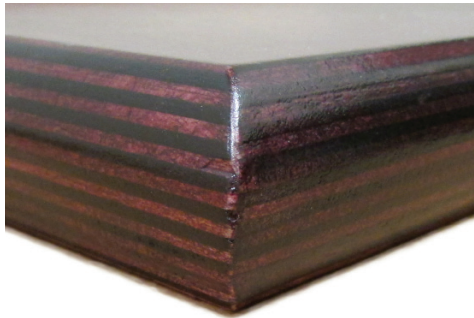

255 Welter Drive
 Monticello, IA 52310
 Phone: (877) 465-4344
 Fax: (877) 465-4042

www.oakstreetmfg.com

ECONOMY E*WOOD TABLE TOPS: EEO & EEB SERIES

- Engineered wood panel construction
- Available in Oak and Beech facings
- Economy tops 1" thick
- Stain options: Traditional Cherry, Autumn Haze, Black Stain with Dye, Dark Walnut, American Walnut, Clear Coat, Traditional Mahogany, Dove Gray, and Storm Gray
- Edge profile options: Bullnose, Waterfall and Eased
- Custom sizing and stain match available
- For indoor use only
- All tops are boxed separately
- F.O.B. Monticello, Iowa

Size	Oak	Beech	Weight
24" x 24"	EEO2424	EEB2424	14
24" x 30"	EEO2430	EEB2430	17
30" x 30"	EEO3030	EEB3030	22
30" x 42"	EEO3042	EEB3042	30
30" x 48"	EEO3048	EEB3048	34
30" x 60"	EEO3060	EEB3060	44
30" x 72"	EEO3072	EEB3072	53
36" x 36"	EEO3636	EEB3636	31
42" x 42"	EEO4242	EEB4242	43
48" x 48"	EEO4848	EEB4848	64
24" Round	EEO24R	EEB24R	13
30" Round	EEO30R	EEB30R	21
36" Round	EEO36R	EEB36R	30
42" Round	EEO42R	EEB42R	34
48" Round	EEO48R	EEB48R	44
60" Round	EEO60R	EEB60R	69